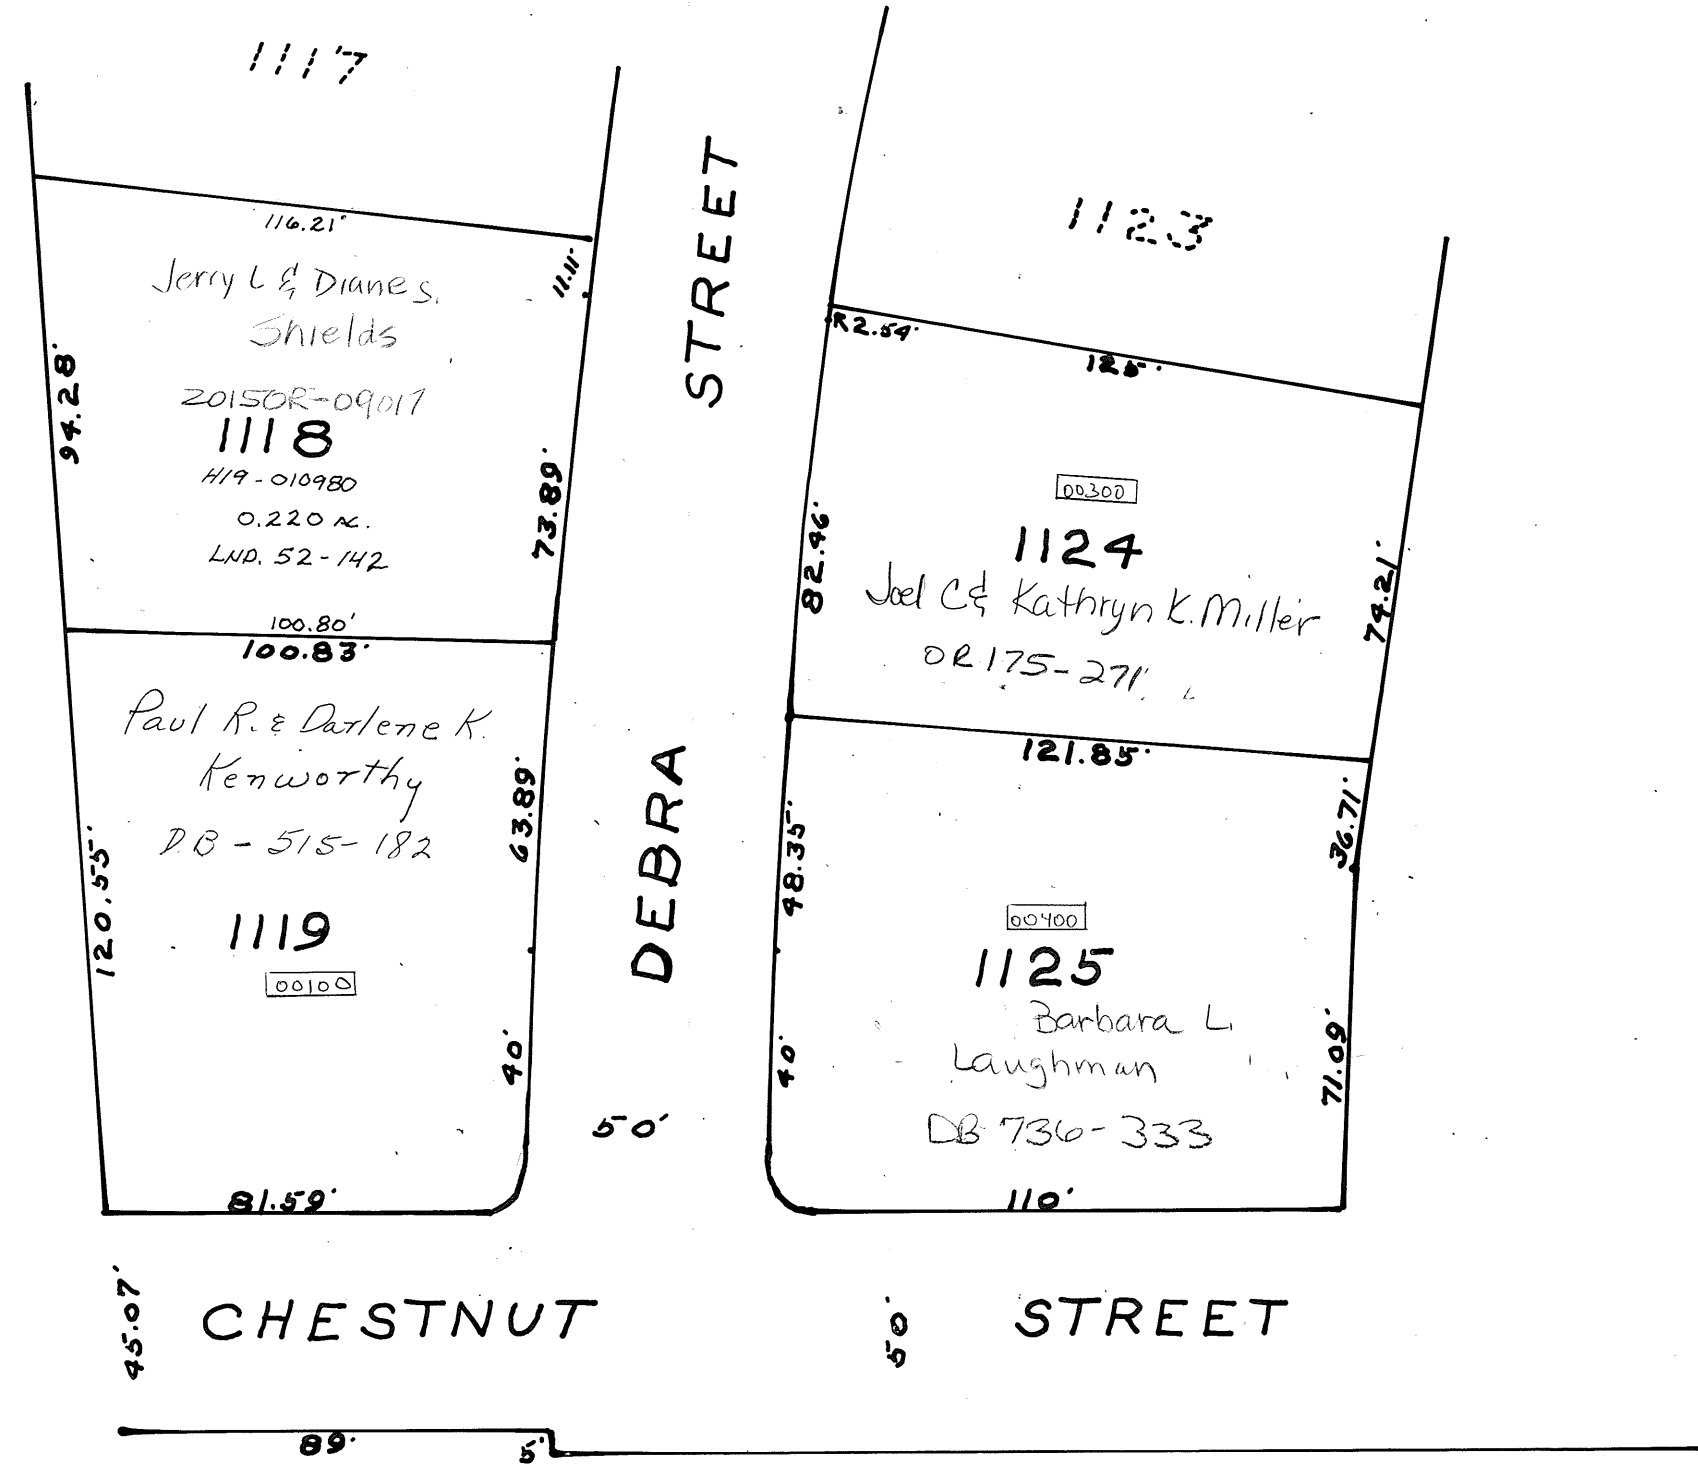

COVINGTON

PLAT NO. 80  
SCALE 1-INCH 40 FEET

SMDA NUMBER  
H19-NH080\_ - \_ \_ \_ \_

MEADOWVIEW ACRES  
SEC 1  
REC. 8-116  
LOTS 1118, 1119  
1124, 1125

REVISED 1-9-2012  
D. VENTURA