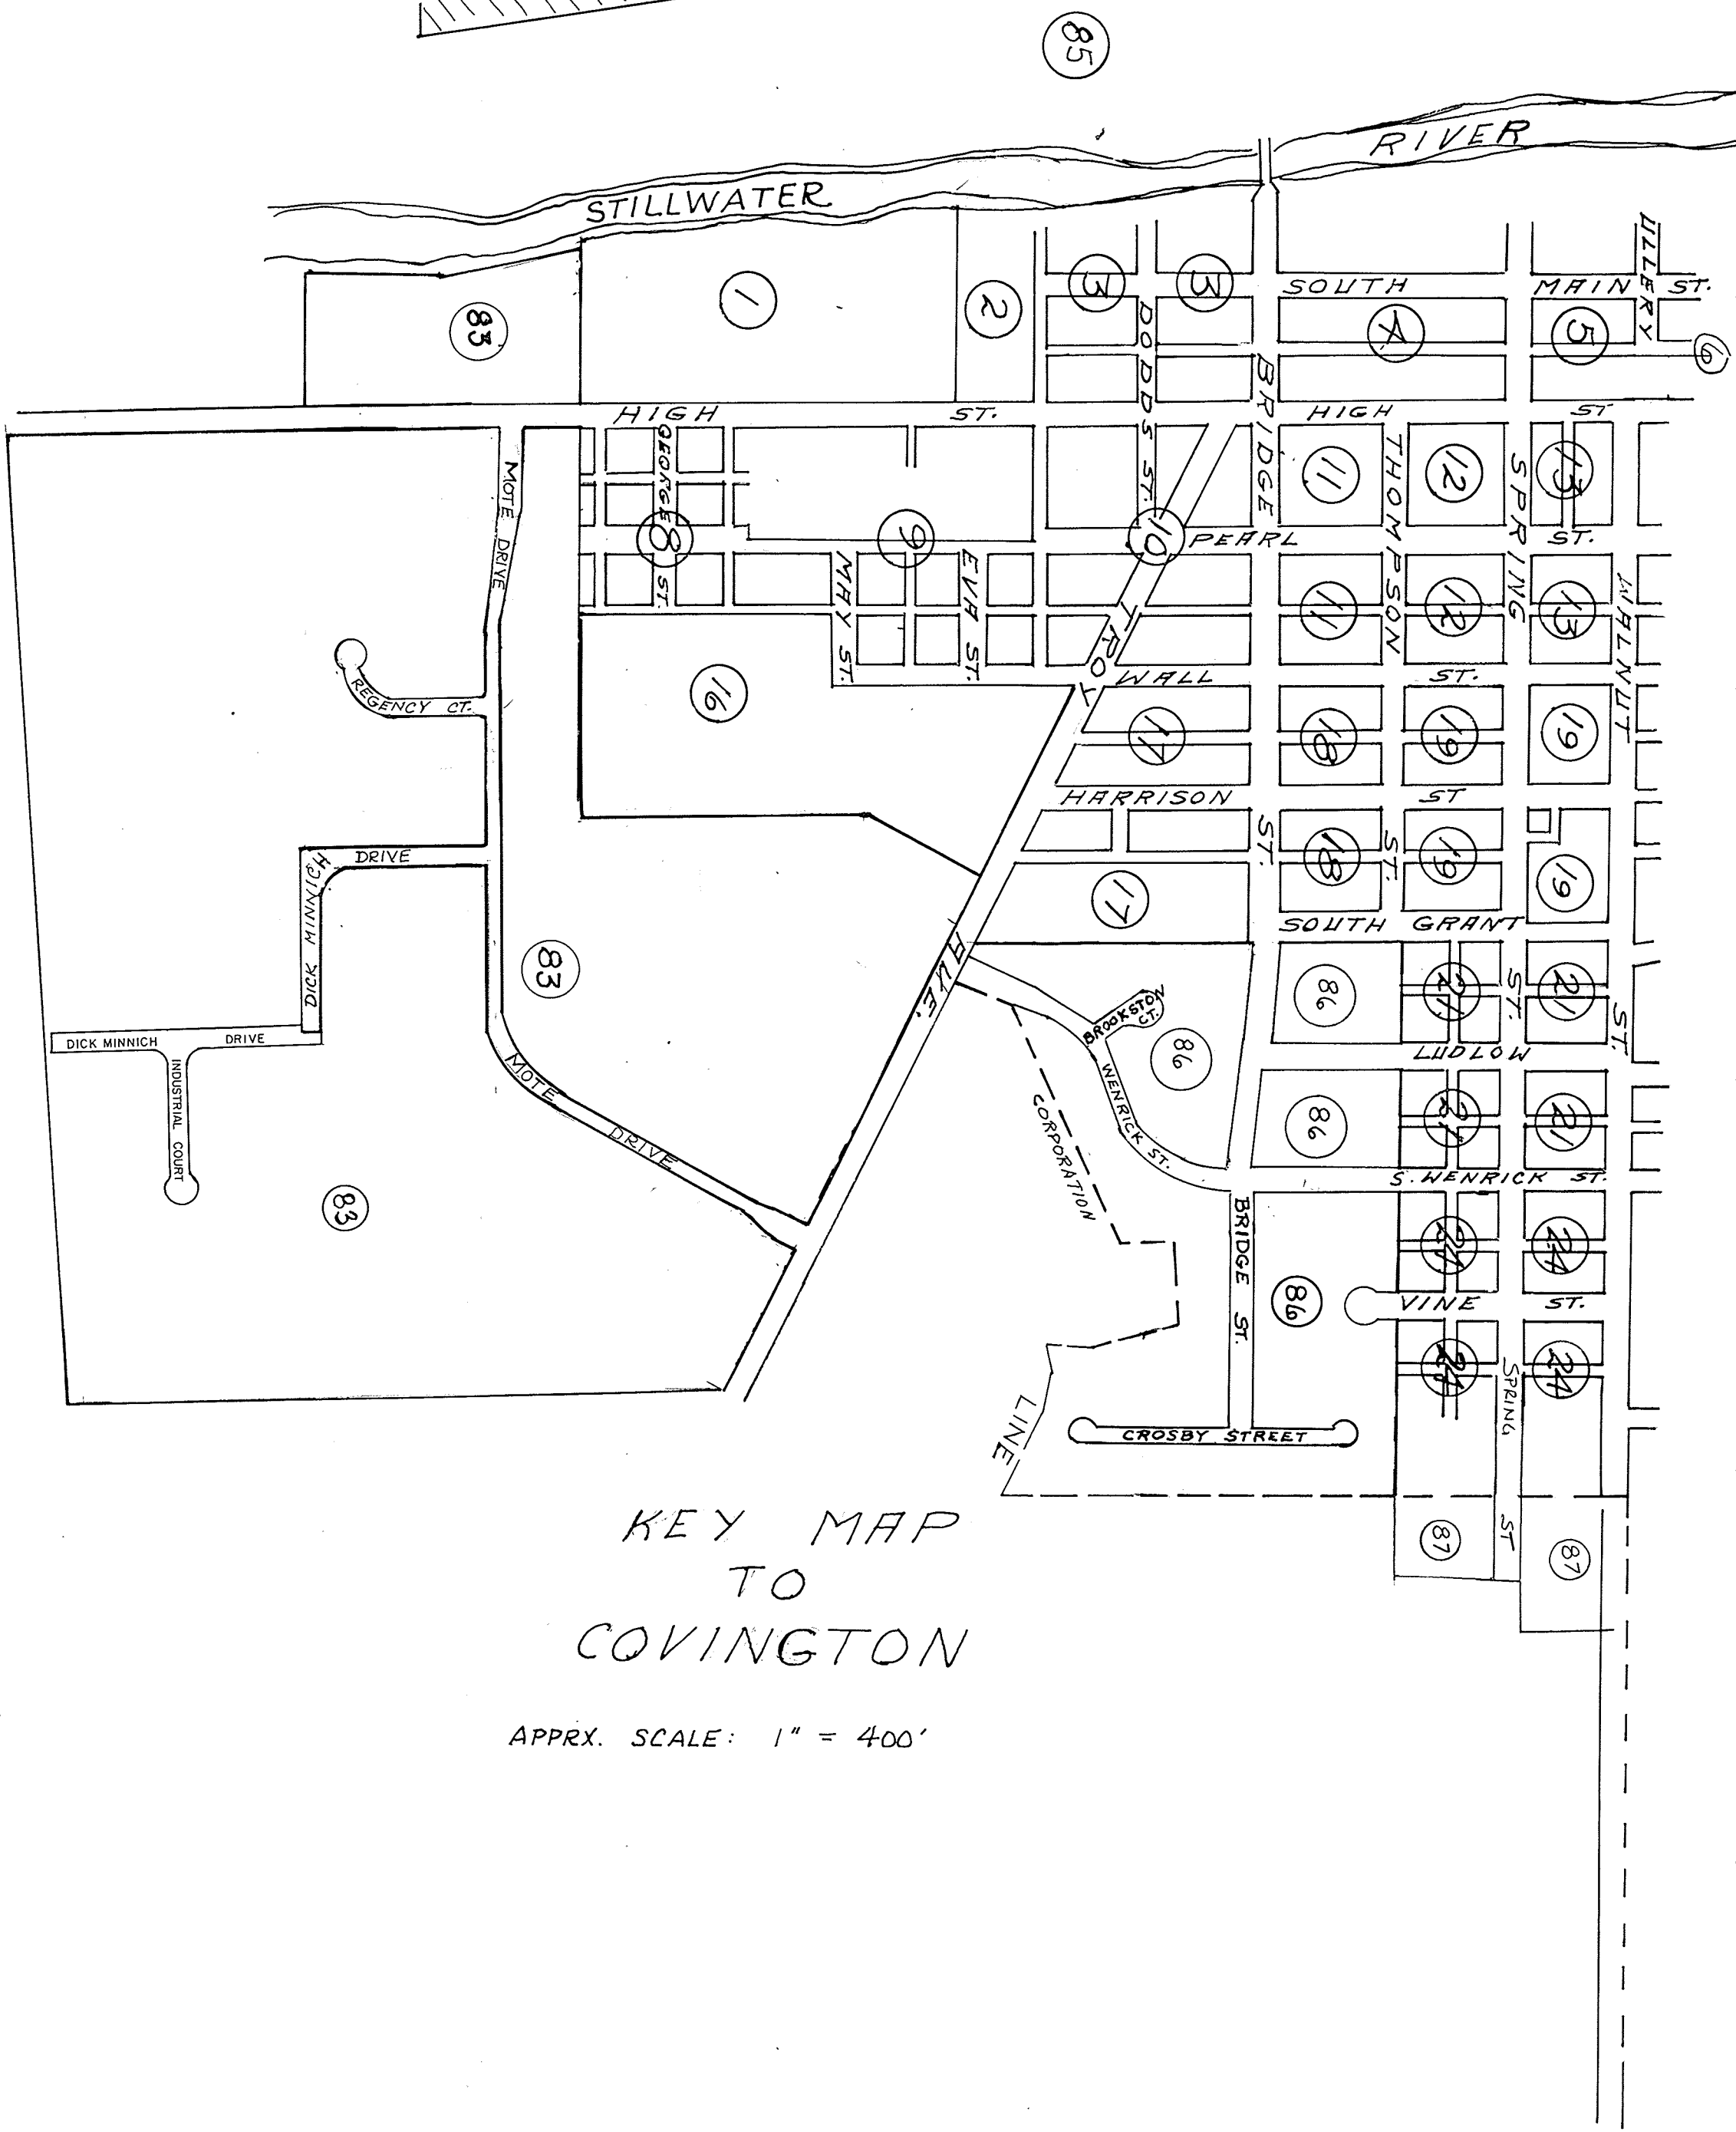

COVINGTON SOUTH HALF

KEY MAP
TO
COVINGTON

APPRX. SCALE: 1" = 400'