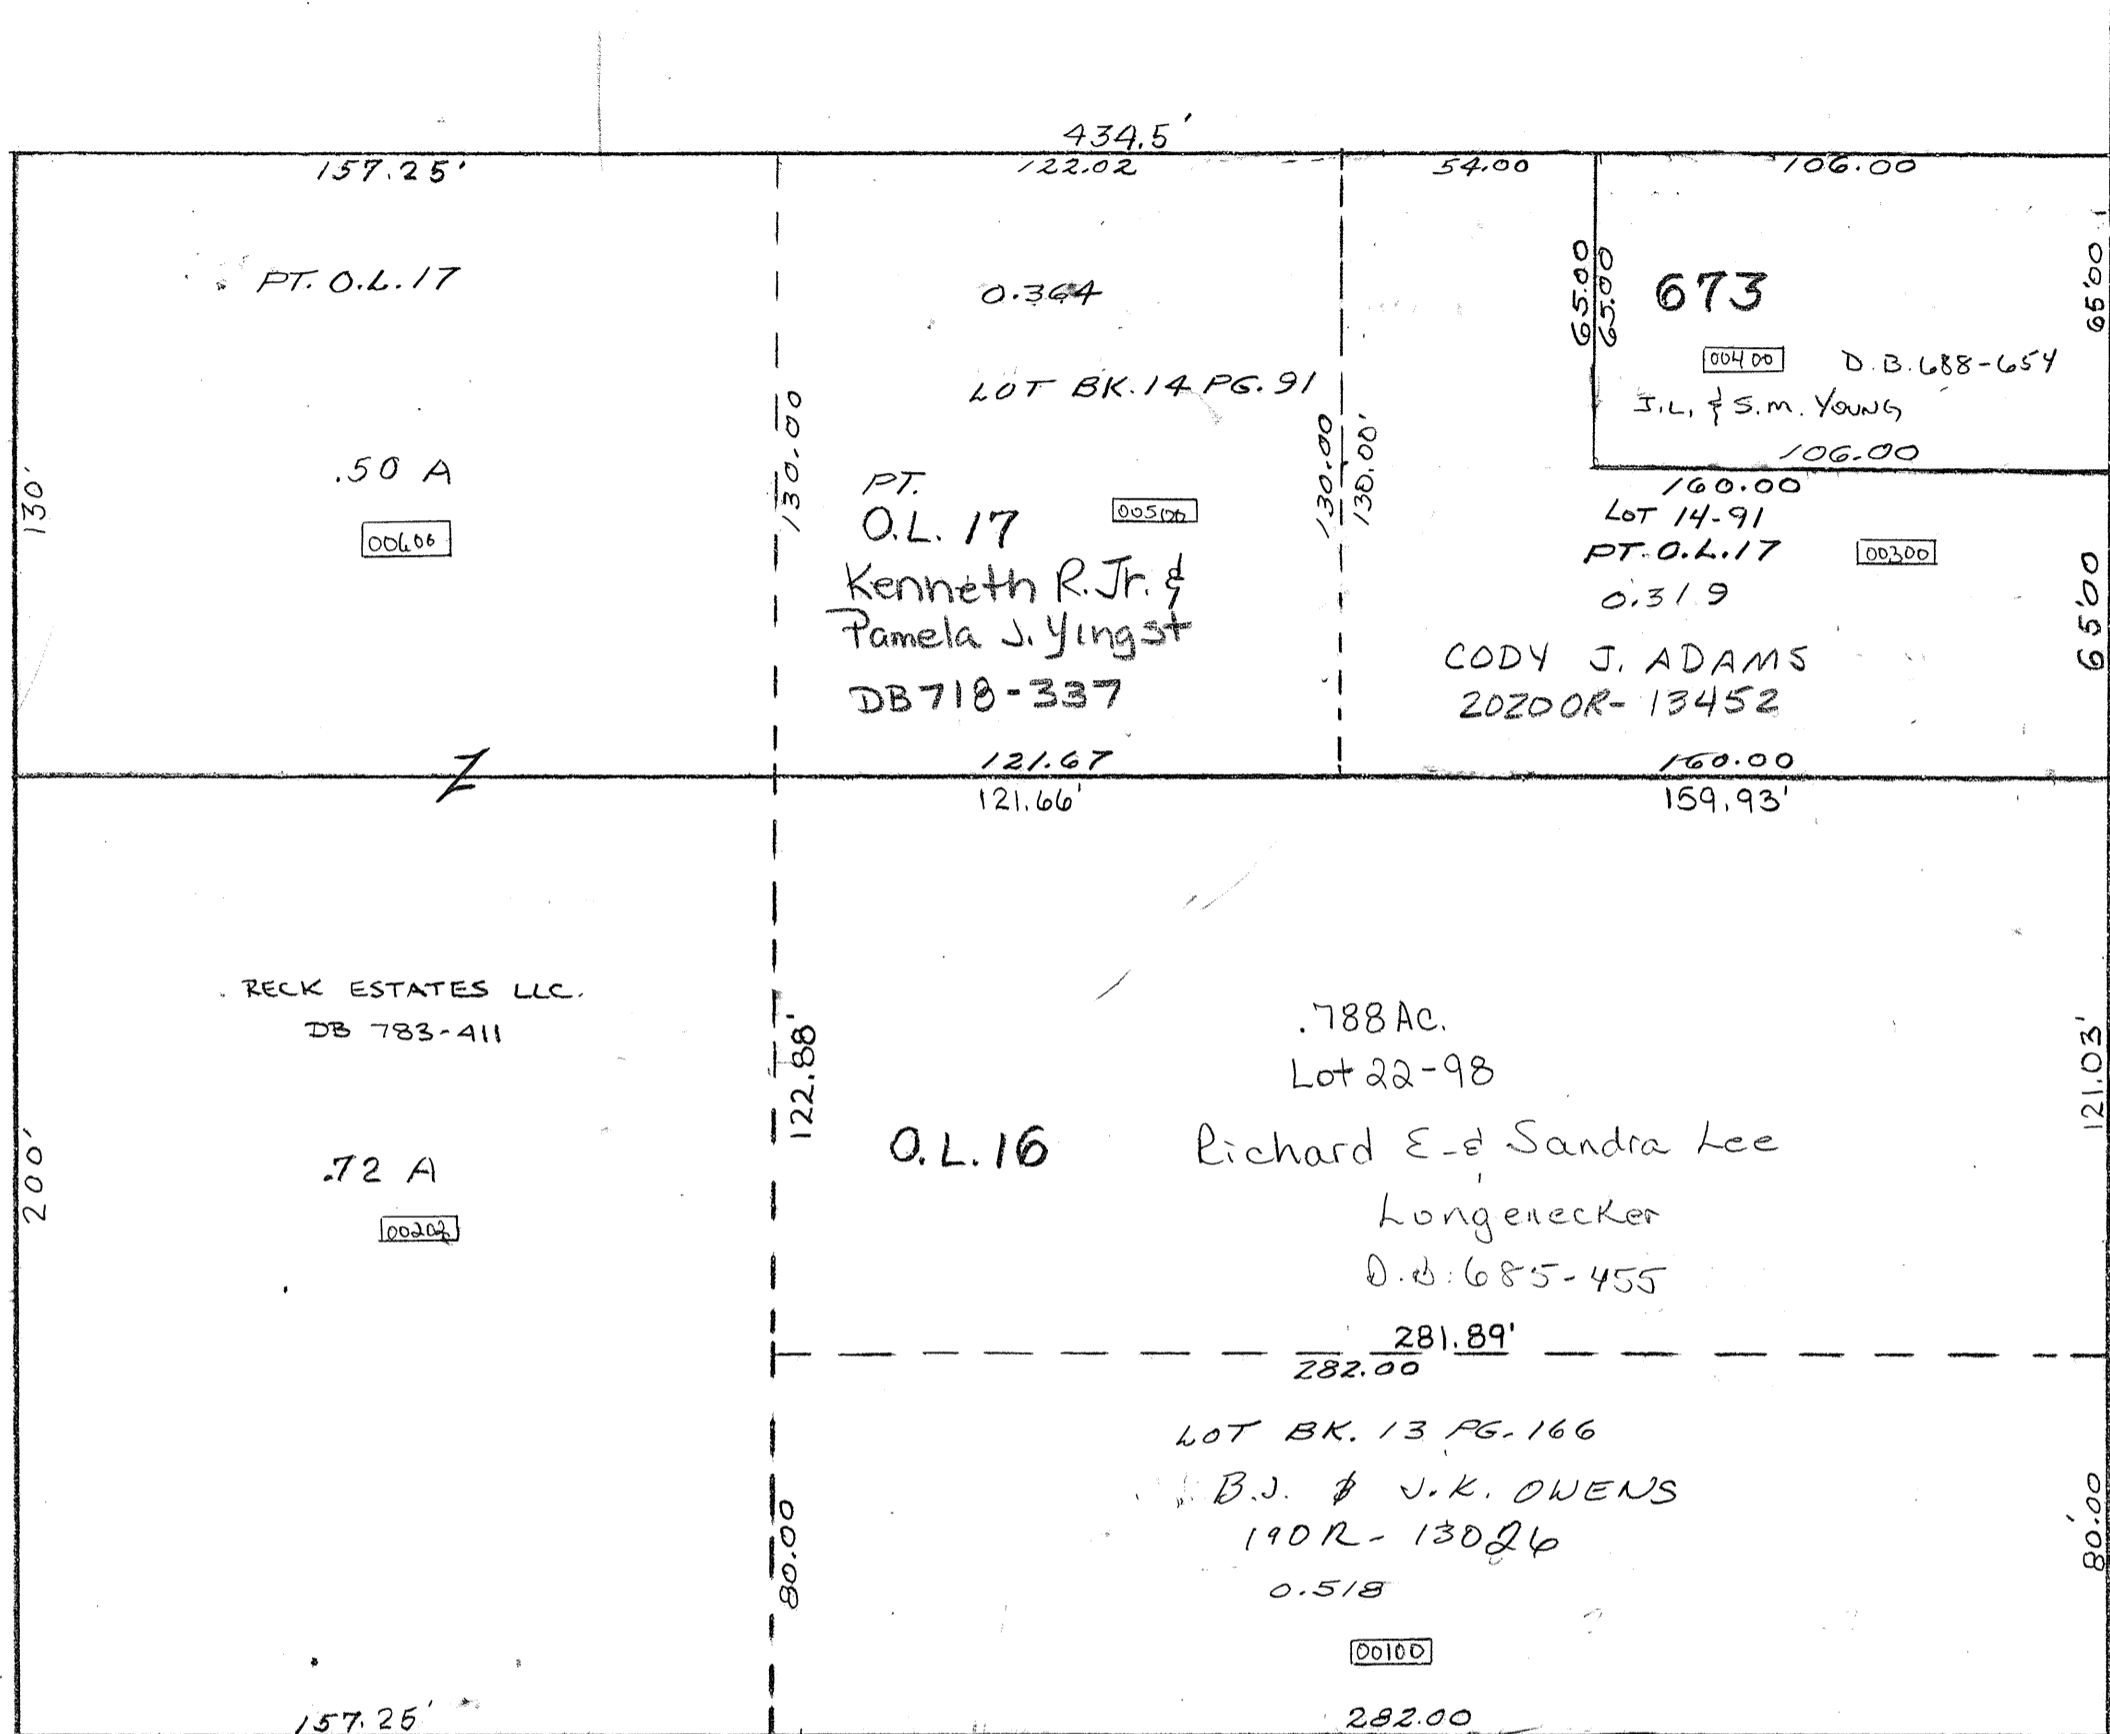

COVINGTON

PLAT NO 70

Scale-1-Inch 40 Feet

SMDA NUMBER  
H19-NH040- - - - -

HIGH STREET 52'

N. MAIN ST.

RECORDER'S PLAT

Lot 673, O.L. 16 & O.L. 17

Plat BK. 2 Pg. 155