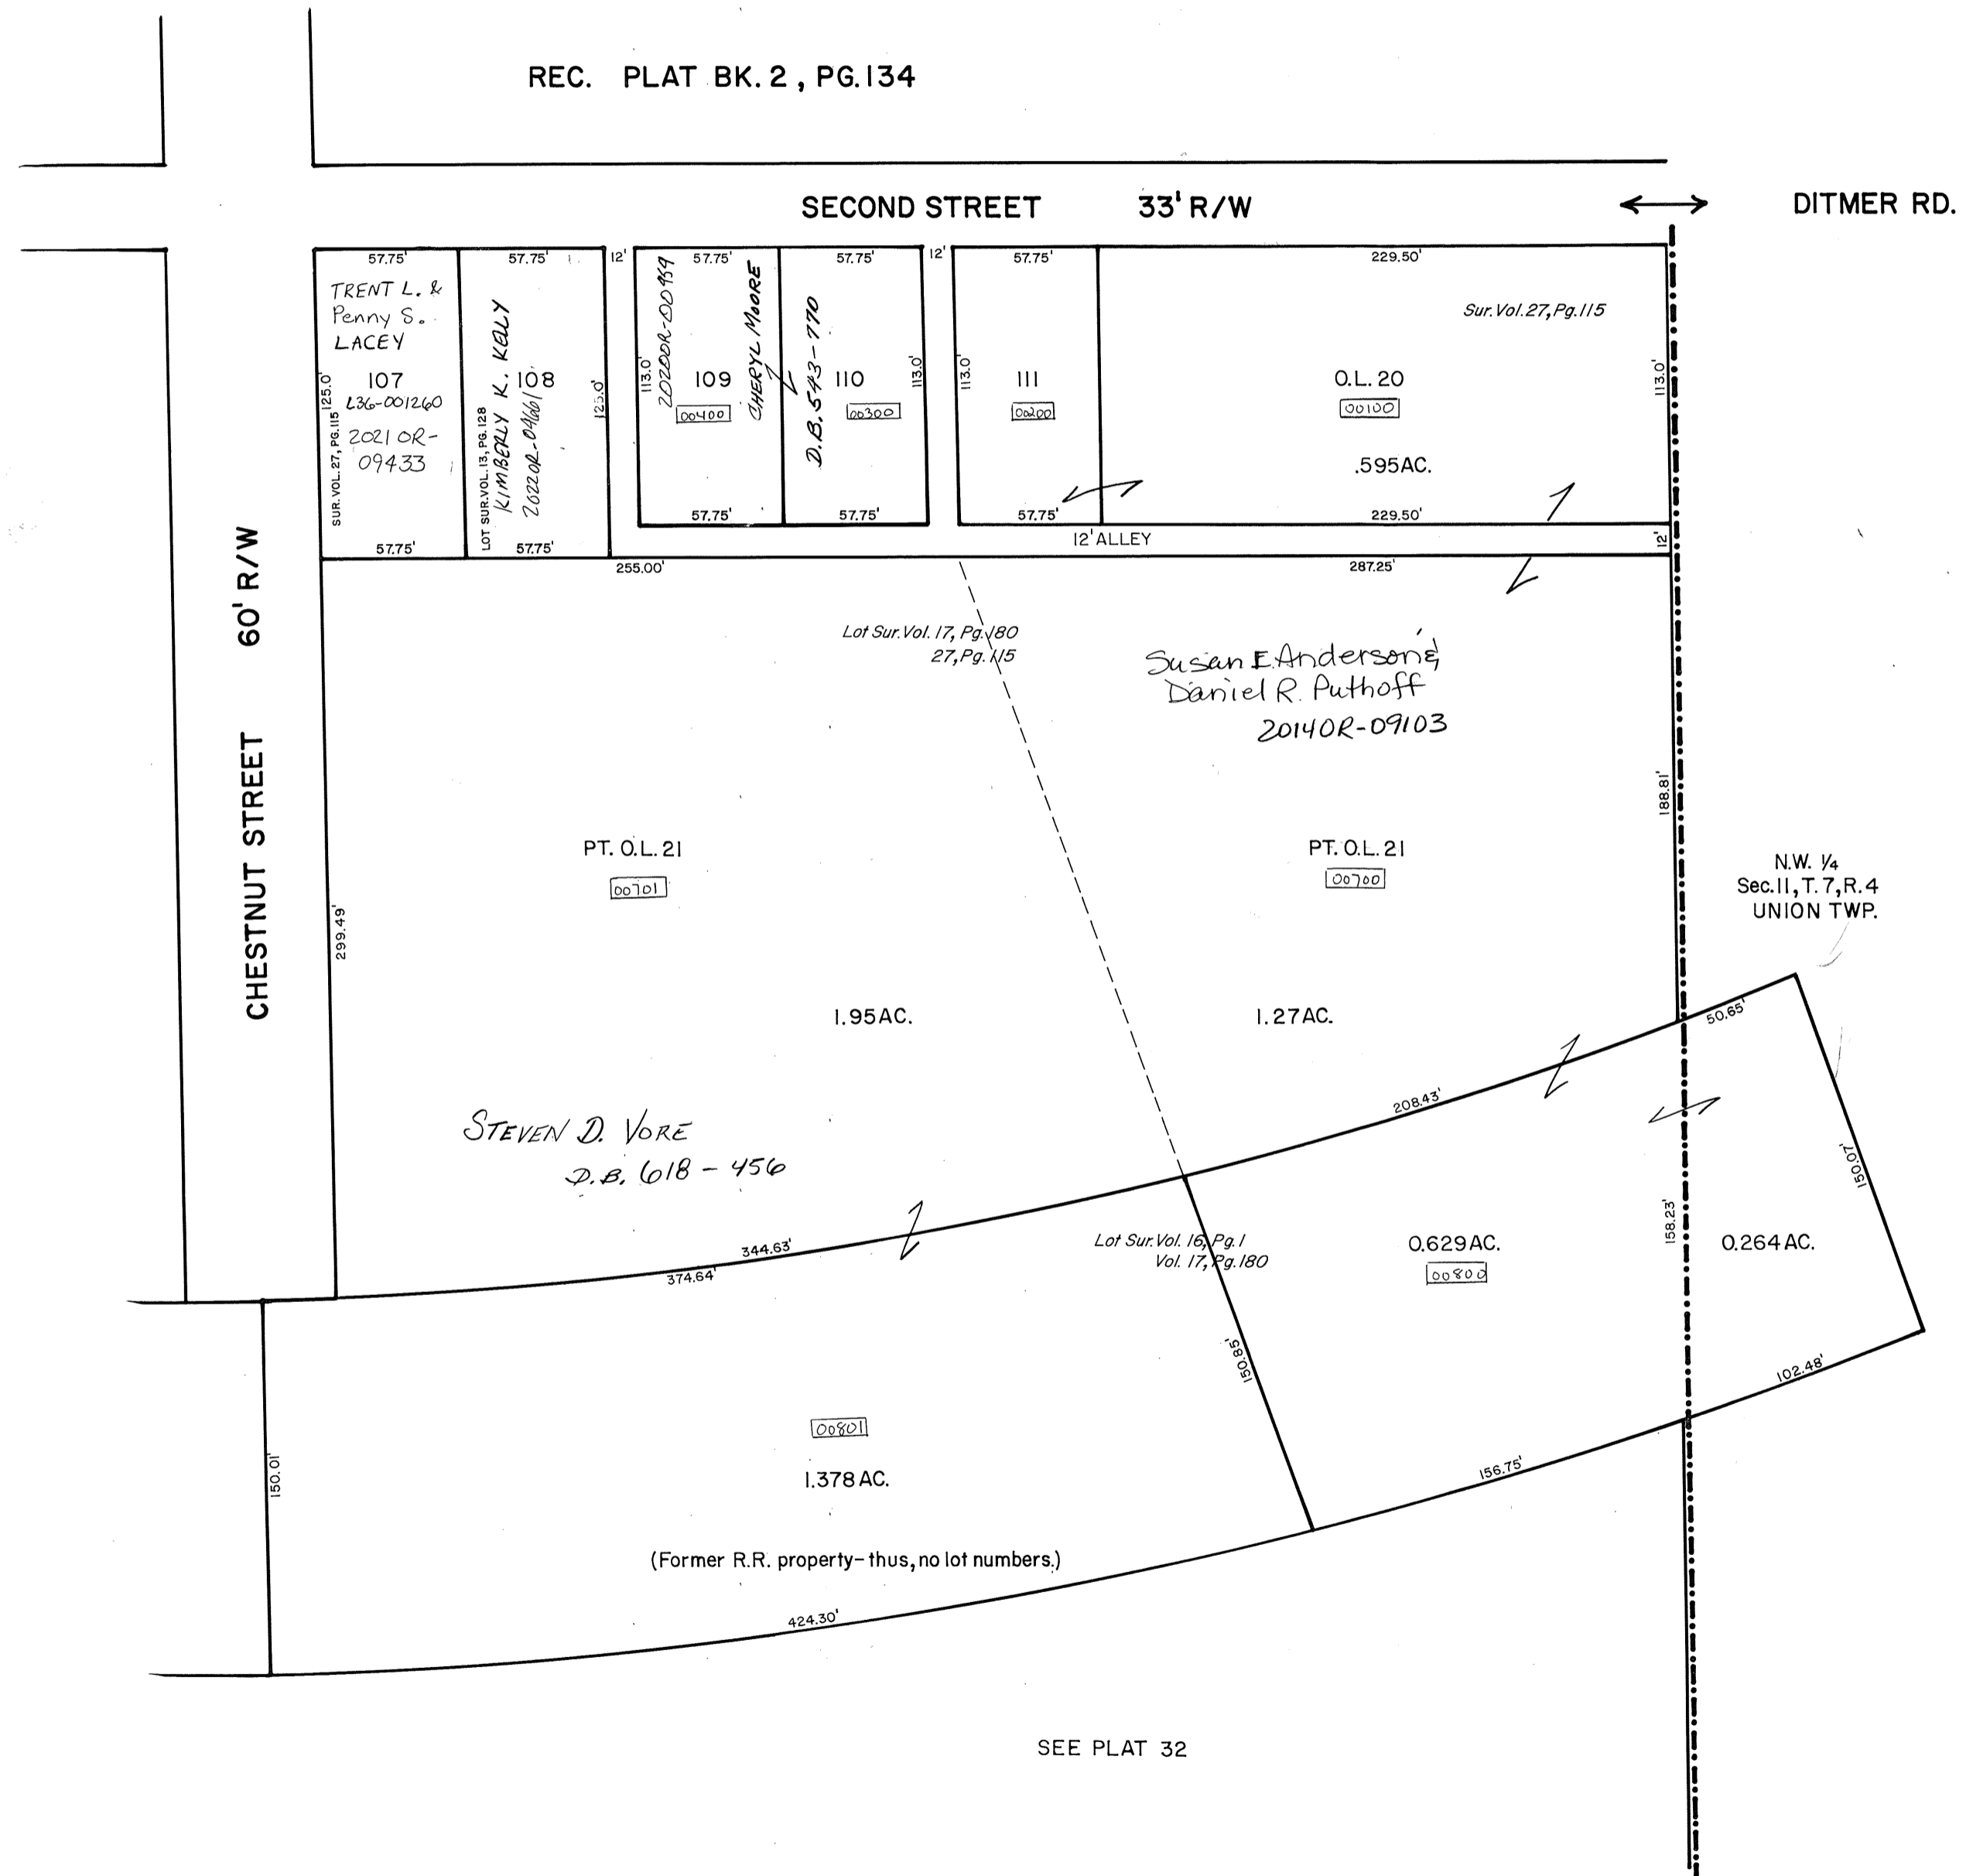

MIAMI COUNTY, OHIO
VILLAGE OF LAURA

PLAT 30
SCALE: 1" = 60'

PARCEL NUMBER
L36 - - - - -

REVISED: 3/24/22