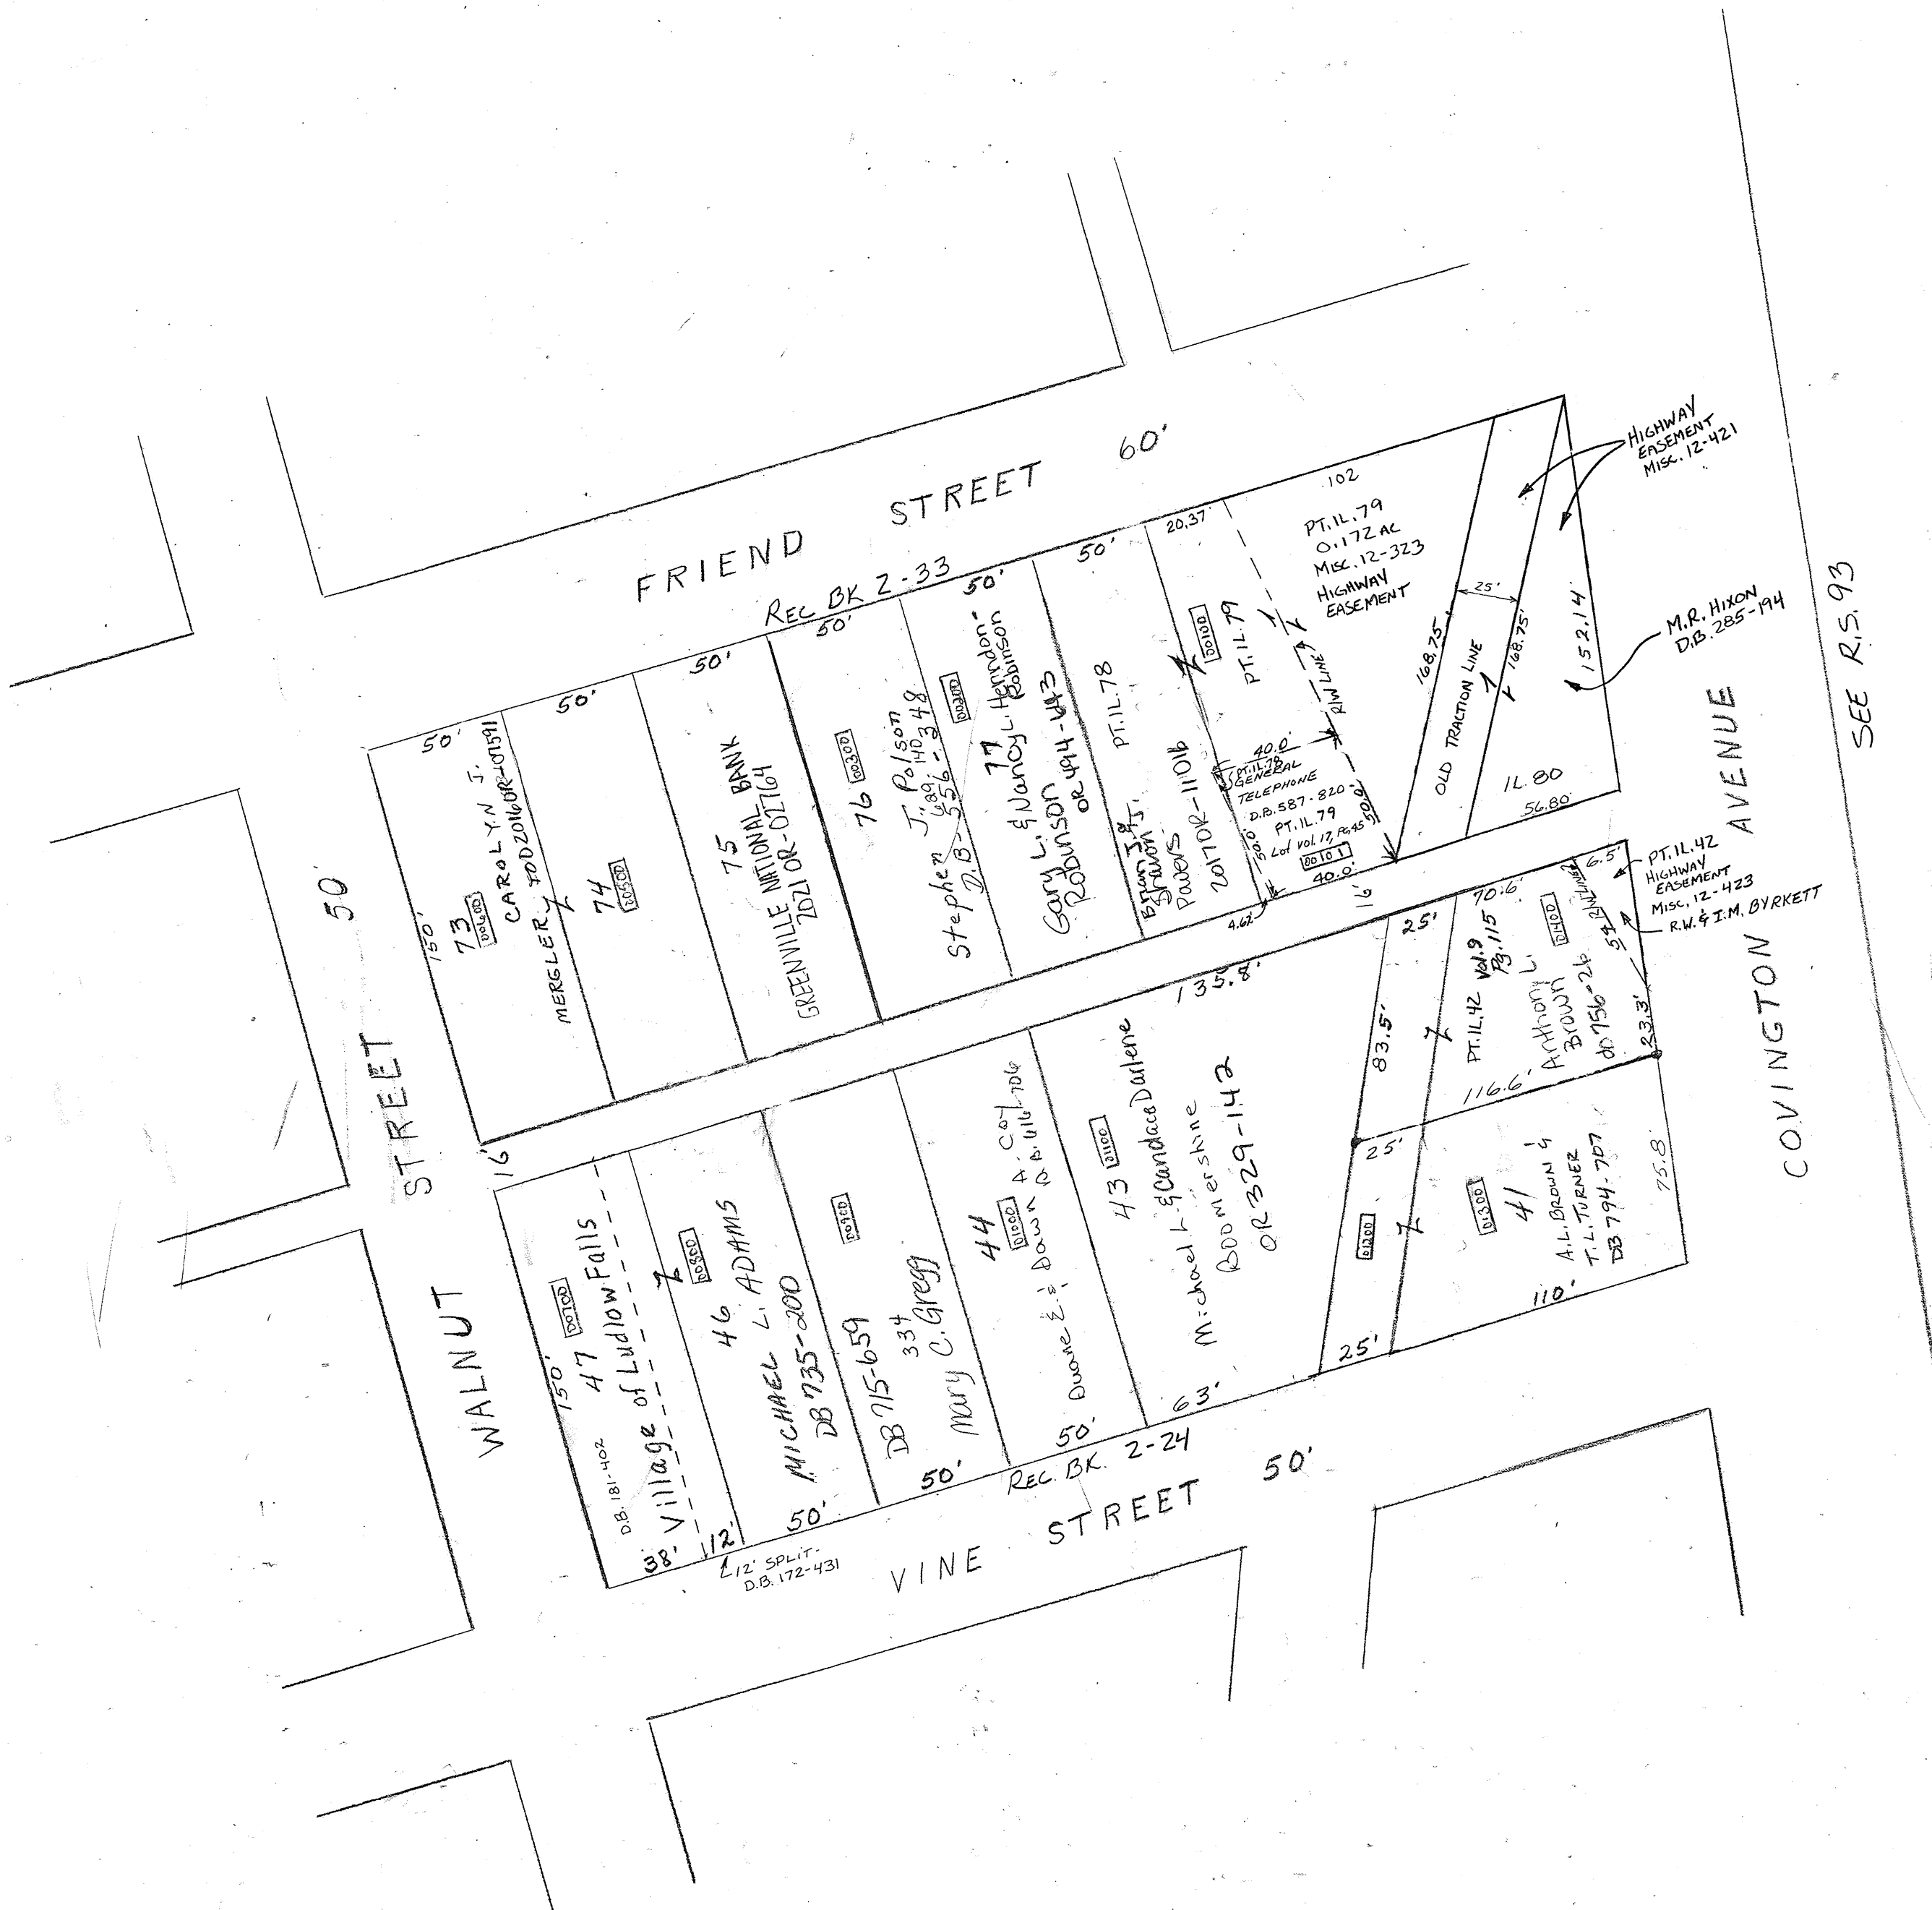

LUDLOW FALLS

PLAT NO 4

1 Inch = 50'

SMDA NUMBER
L37-LL004 -

REVISED 6-6-2003
D. VENTURA

NOTE: DVENTURA HAS FILE
ON OLD TRACTION LINE
& HIGHWAY EASEMENT