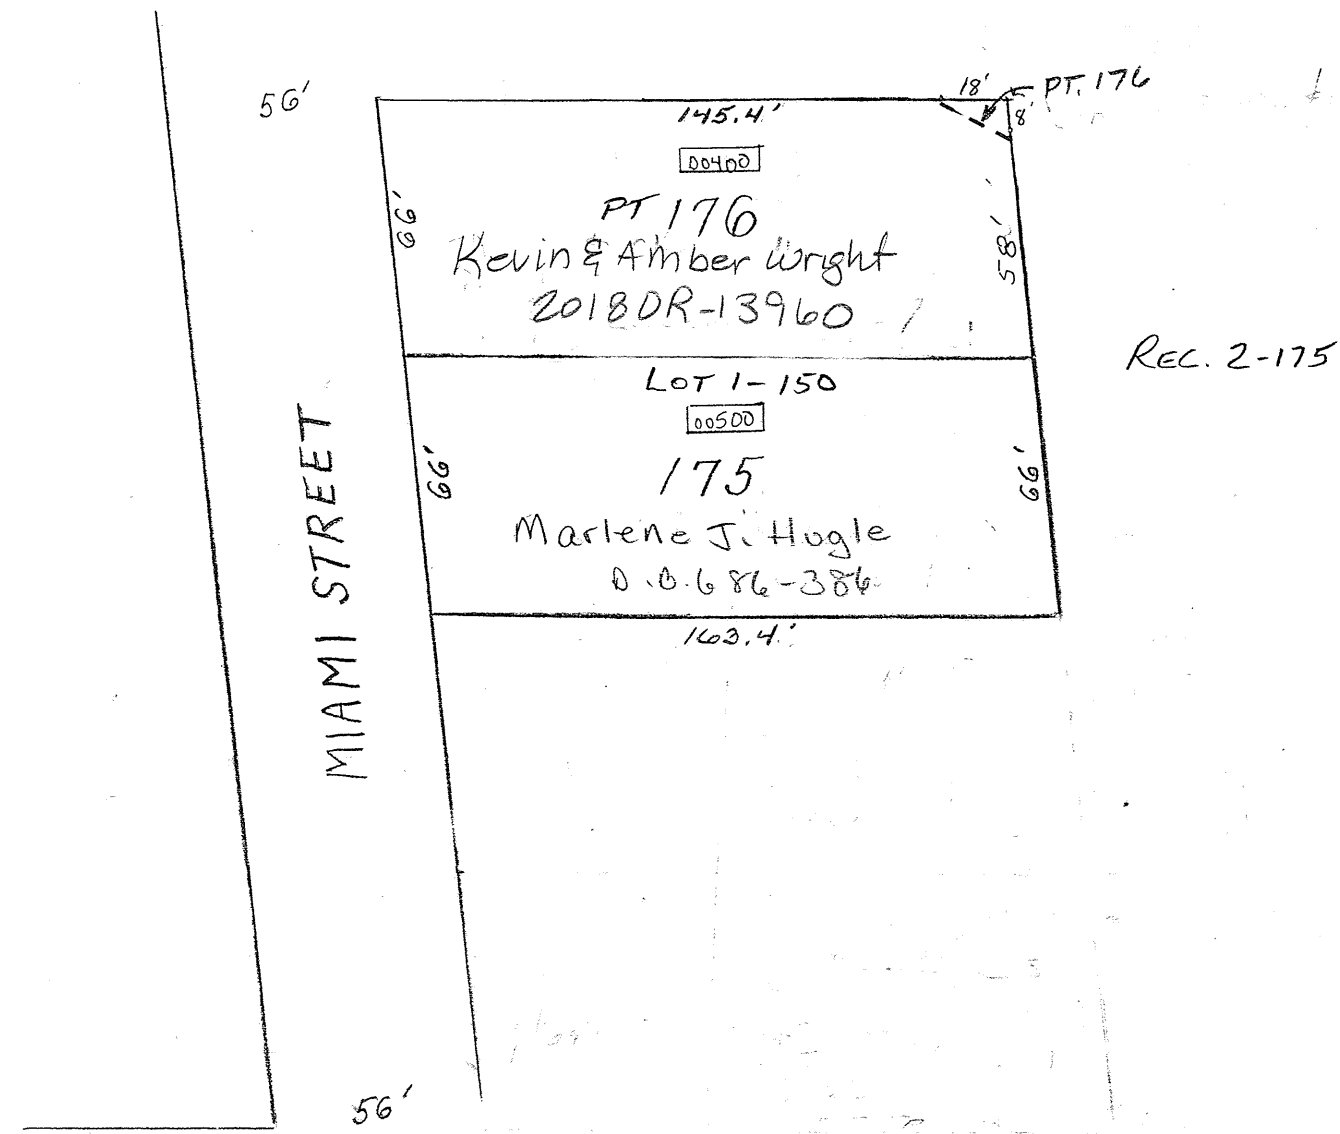

SMDA NUMBER
L39-NH008 - - - - -

1"=100'

OUTLOTS REC. 2-18