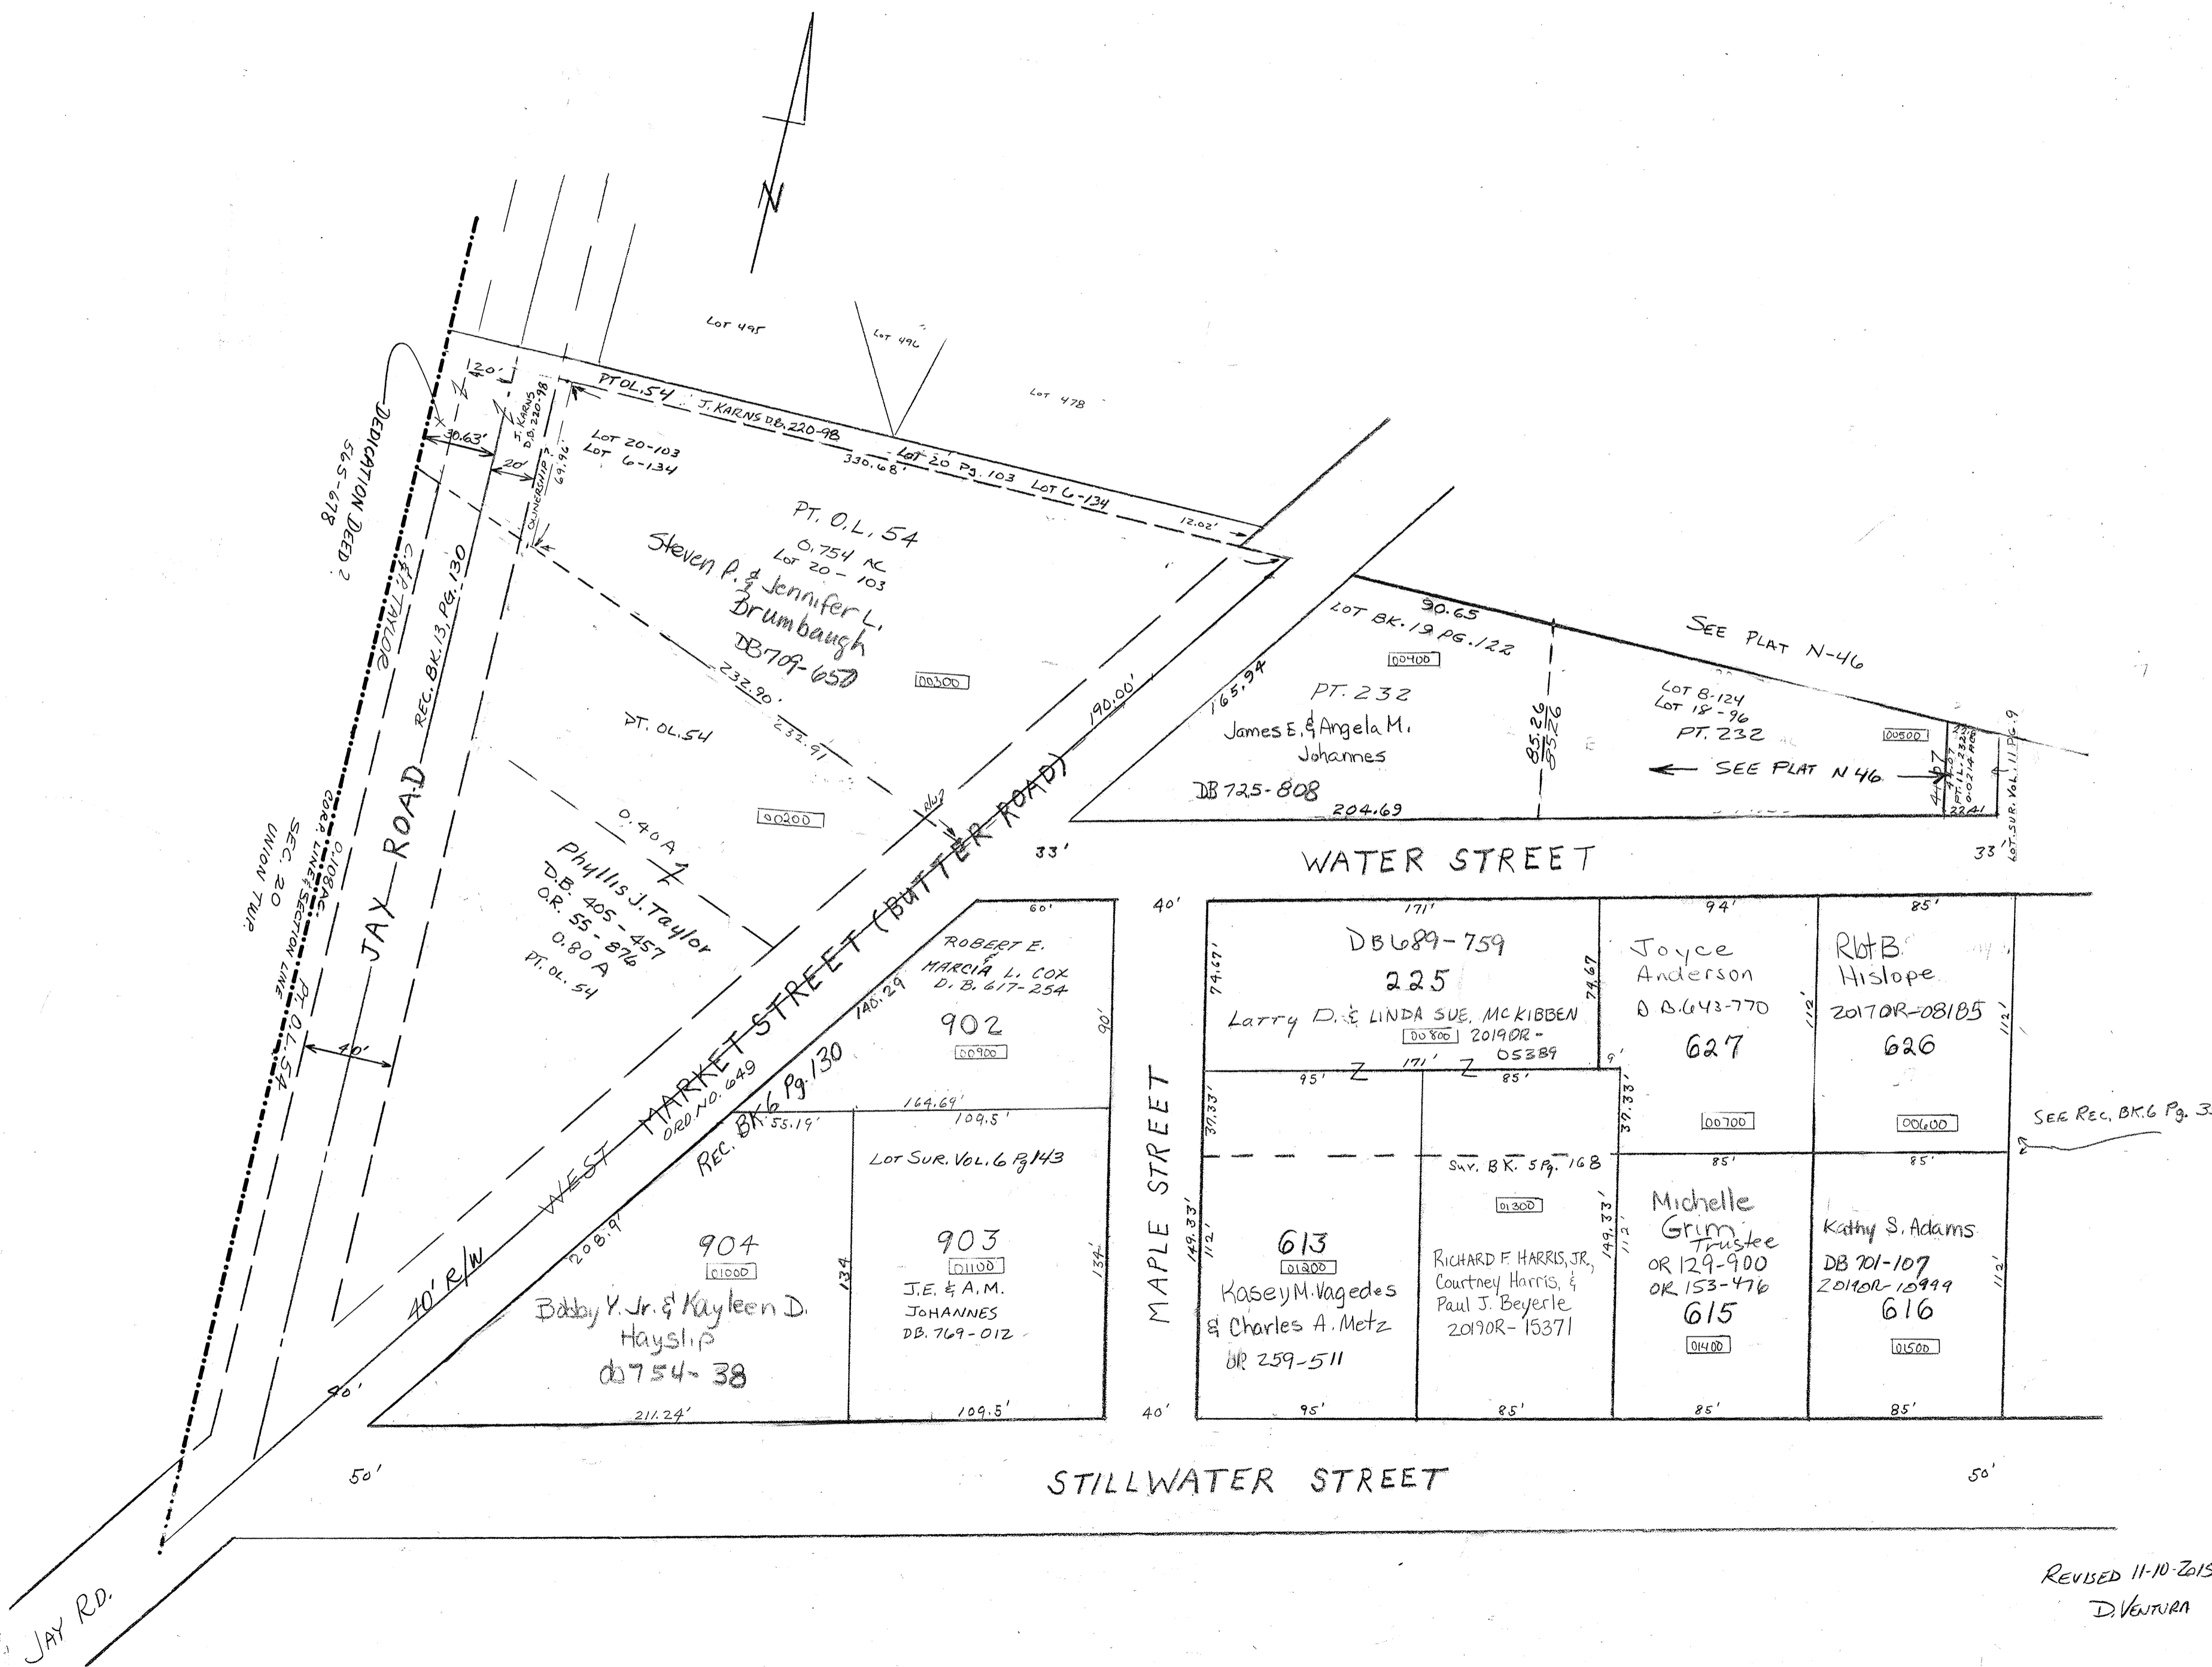

West Milton

Plat No. N 43

Scale-1-Inch 50 Feet

SMDA NUMBER
L39-NH043

REVISED 11-10-2015
D. VENTURA