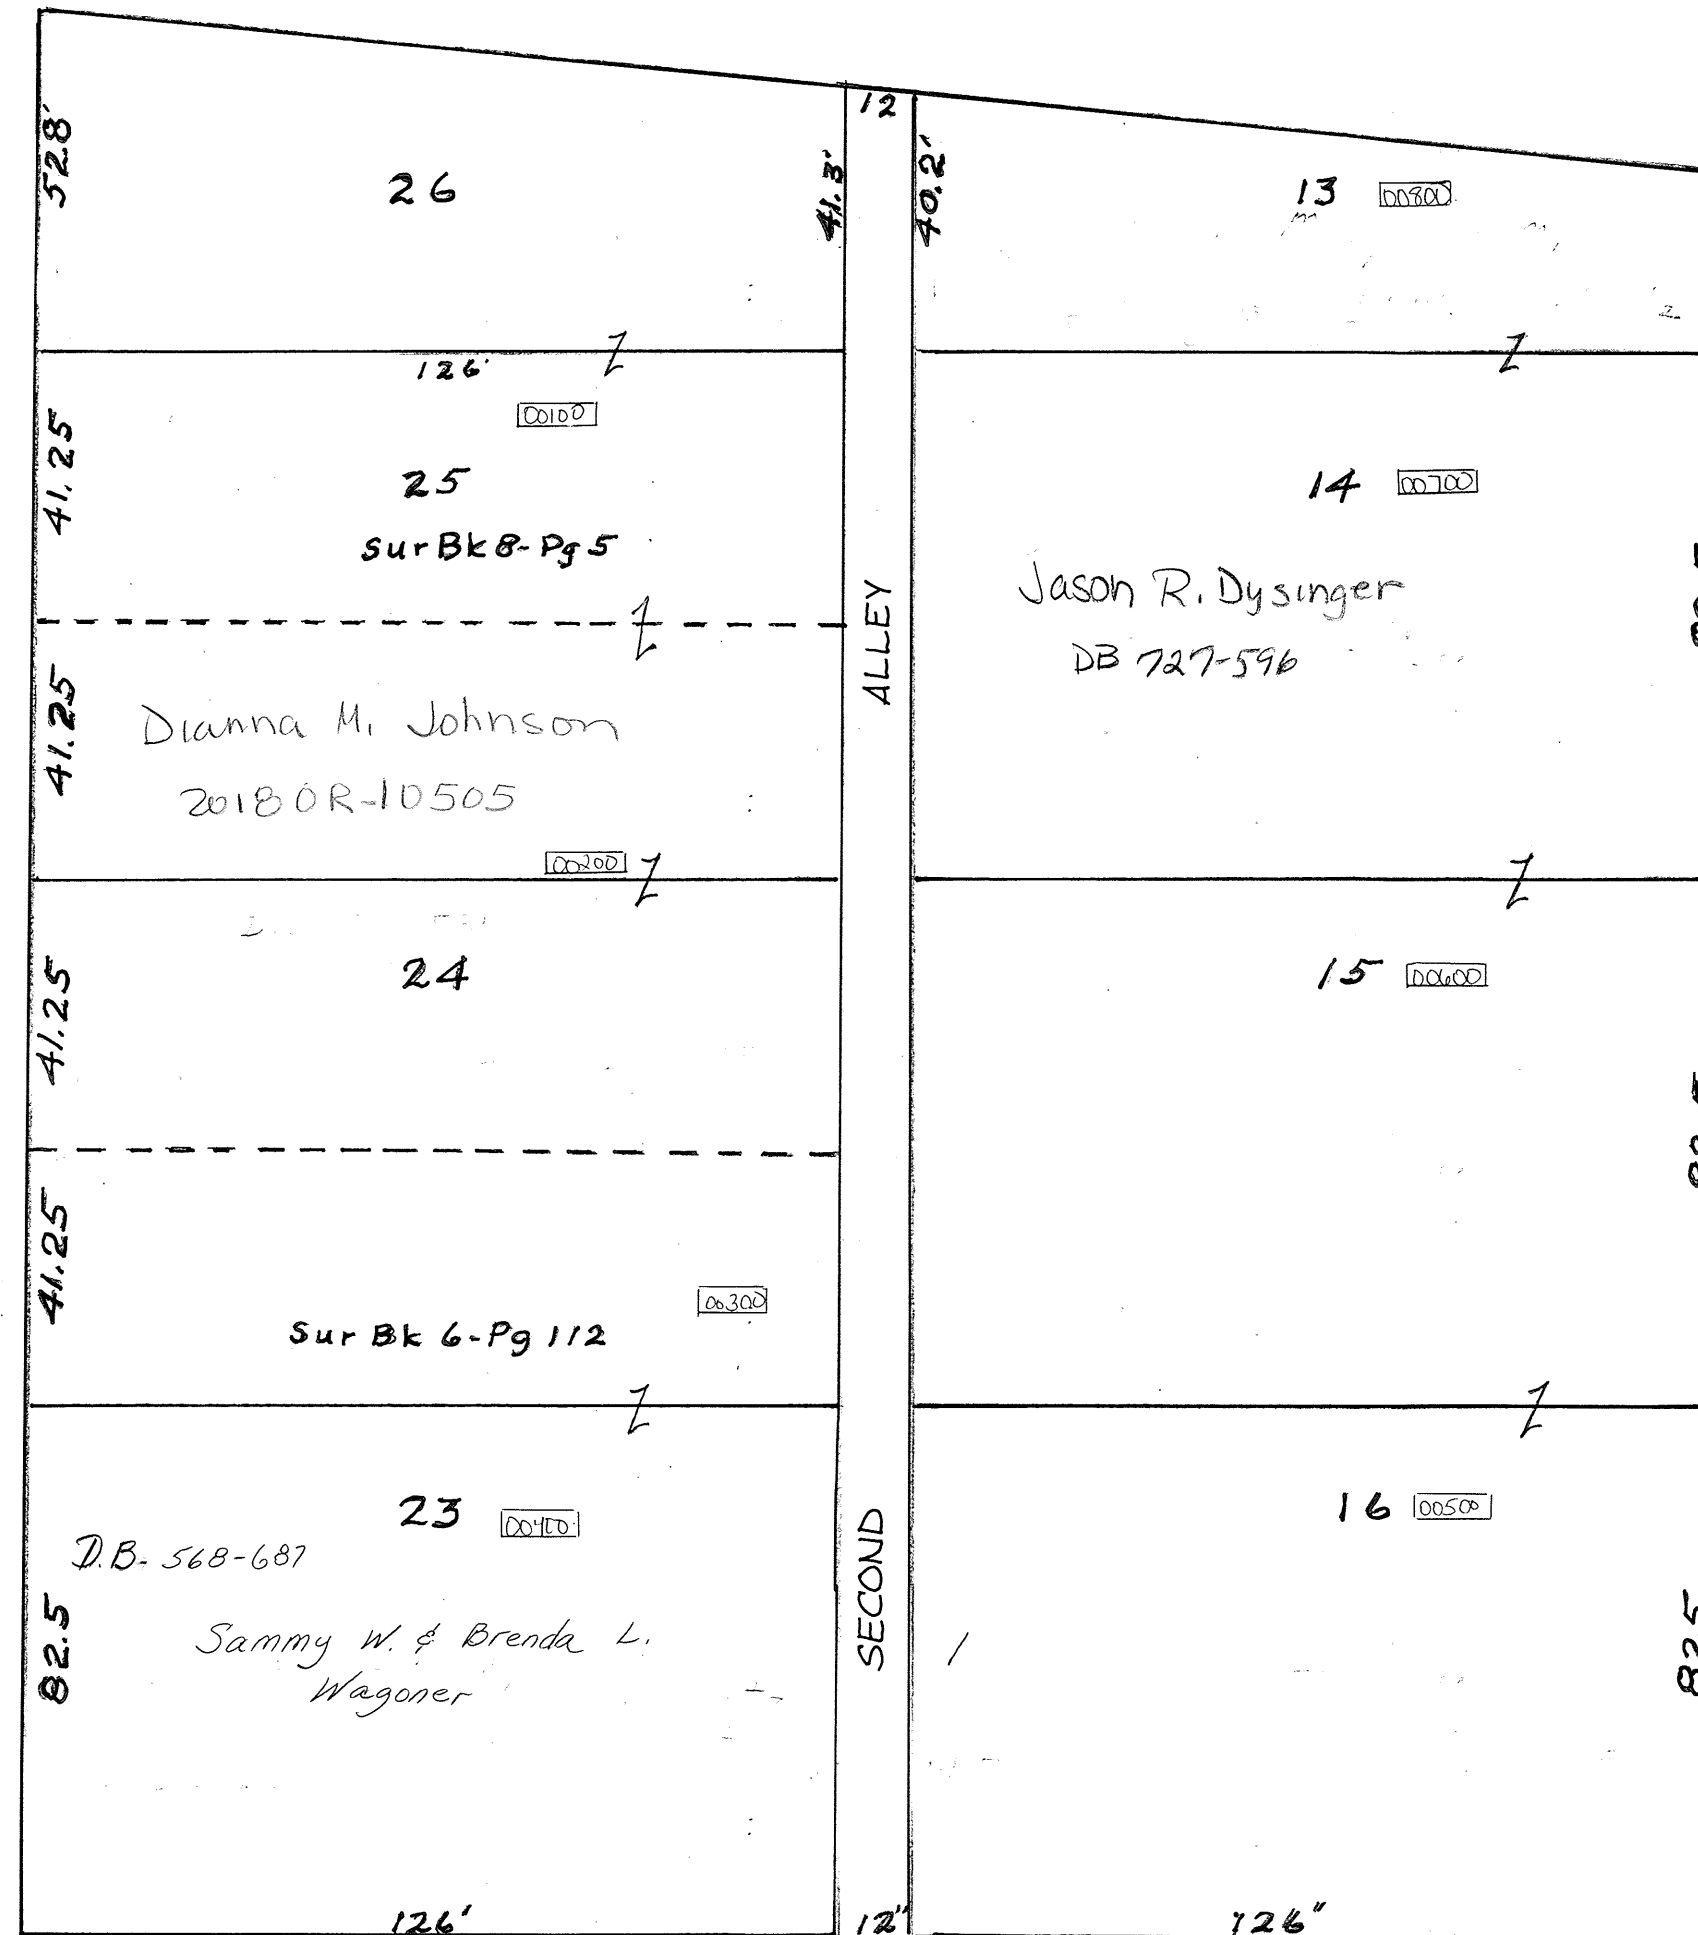

SMDA NUMBER
H17-WC008_- _ _ _ _

WALNUT STREET 49 1/2' R/W

FRONT STREET 49 1/2' R/W

MAIN STREET 49 1/2" R/W