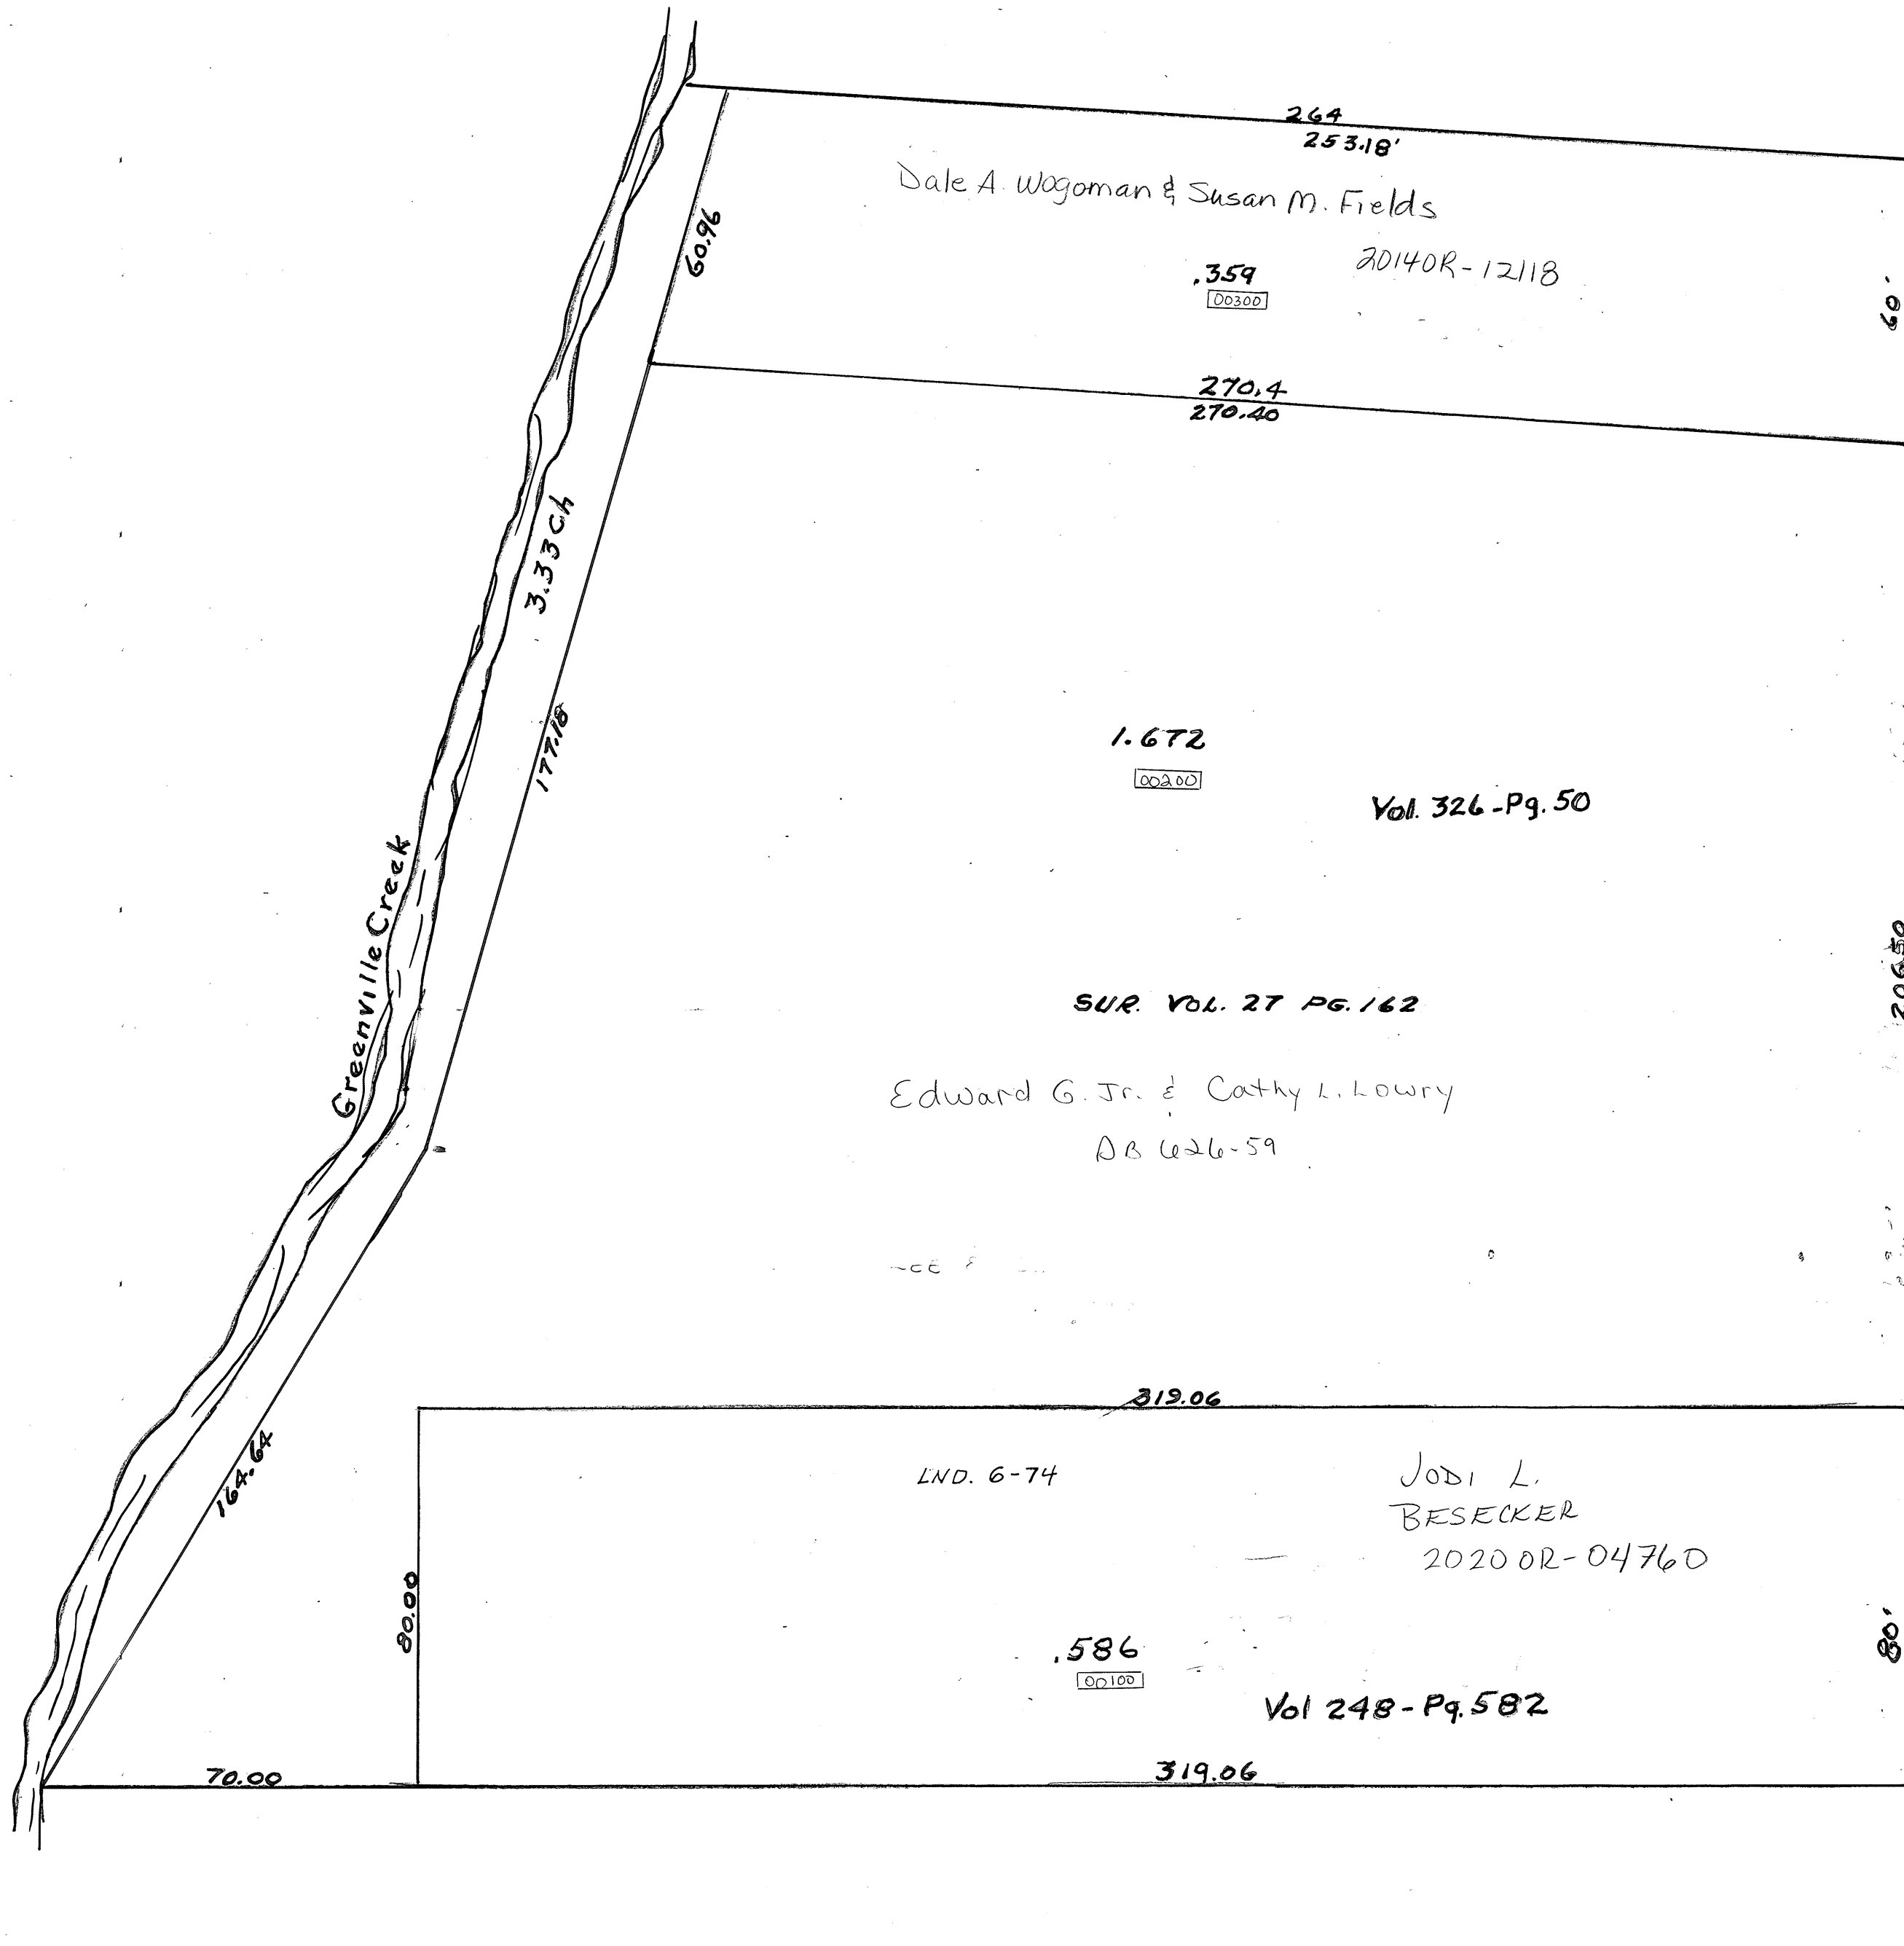

SMDA NUMBER
H17-WC010 - - - - -

WALNUT STREET 49 1/2' R/W