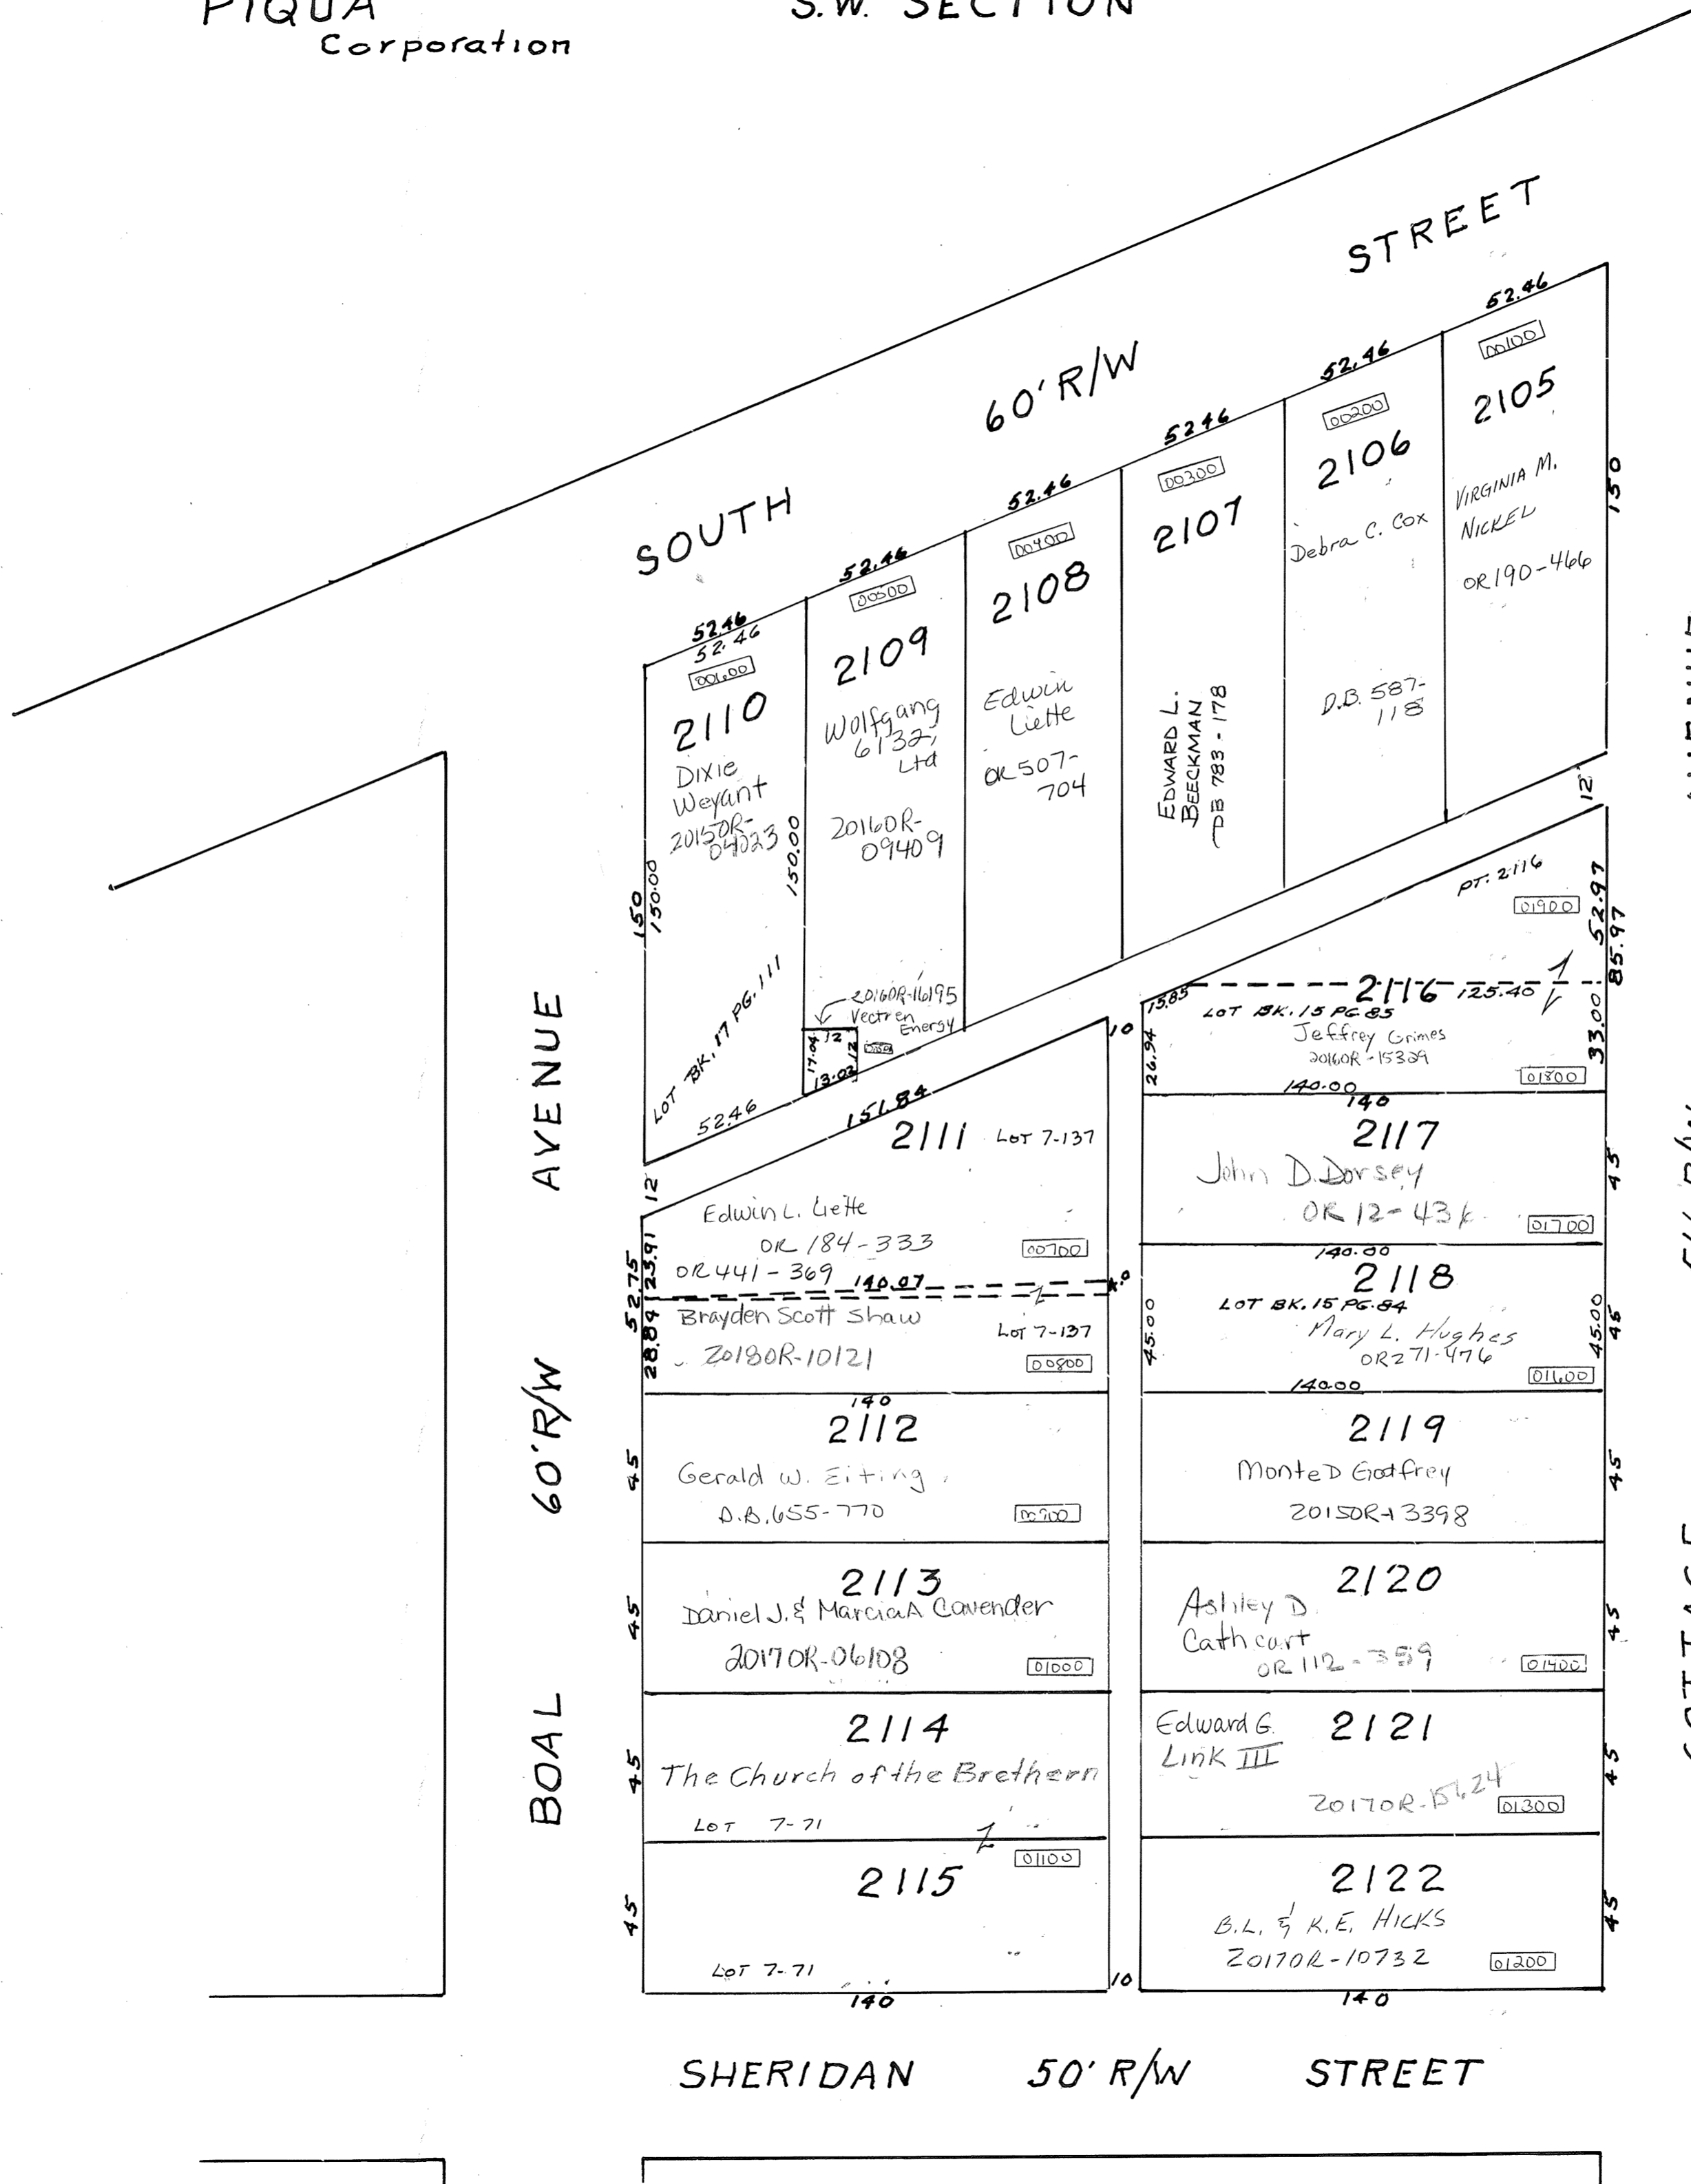

SMDA NUMBER
N44-SW0%6_ - - - - -

Rec. Bk. 2 - Pg. 49

BOAL AVENUE 60' R/W

AVENUE 56' R/W COTTAGE

SHERIDAN STREET 50' R/W

SOUTH STREET 60' R/W