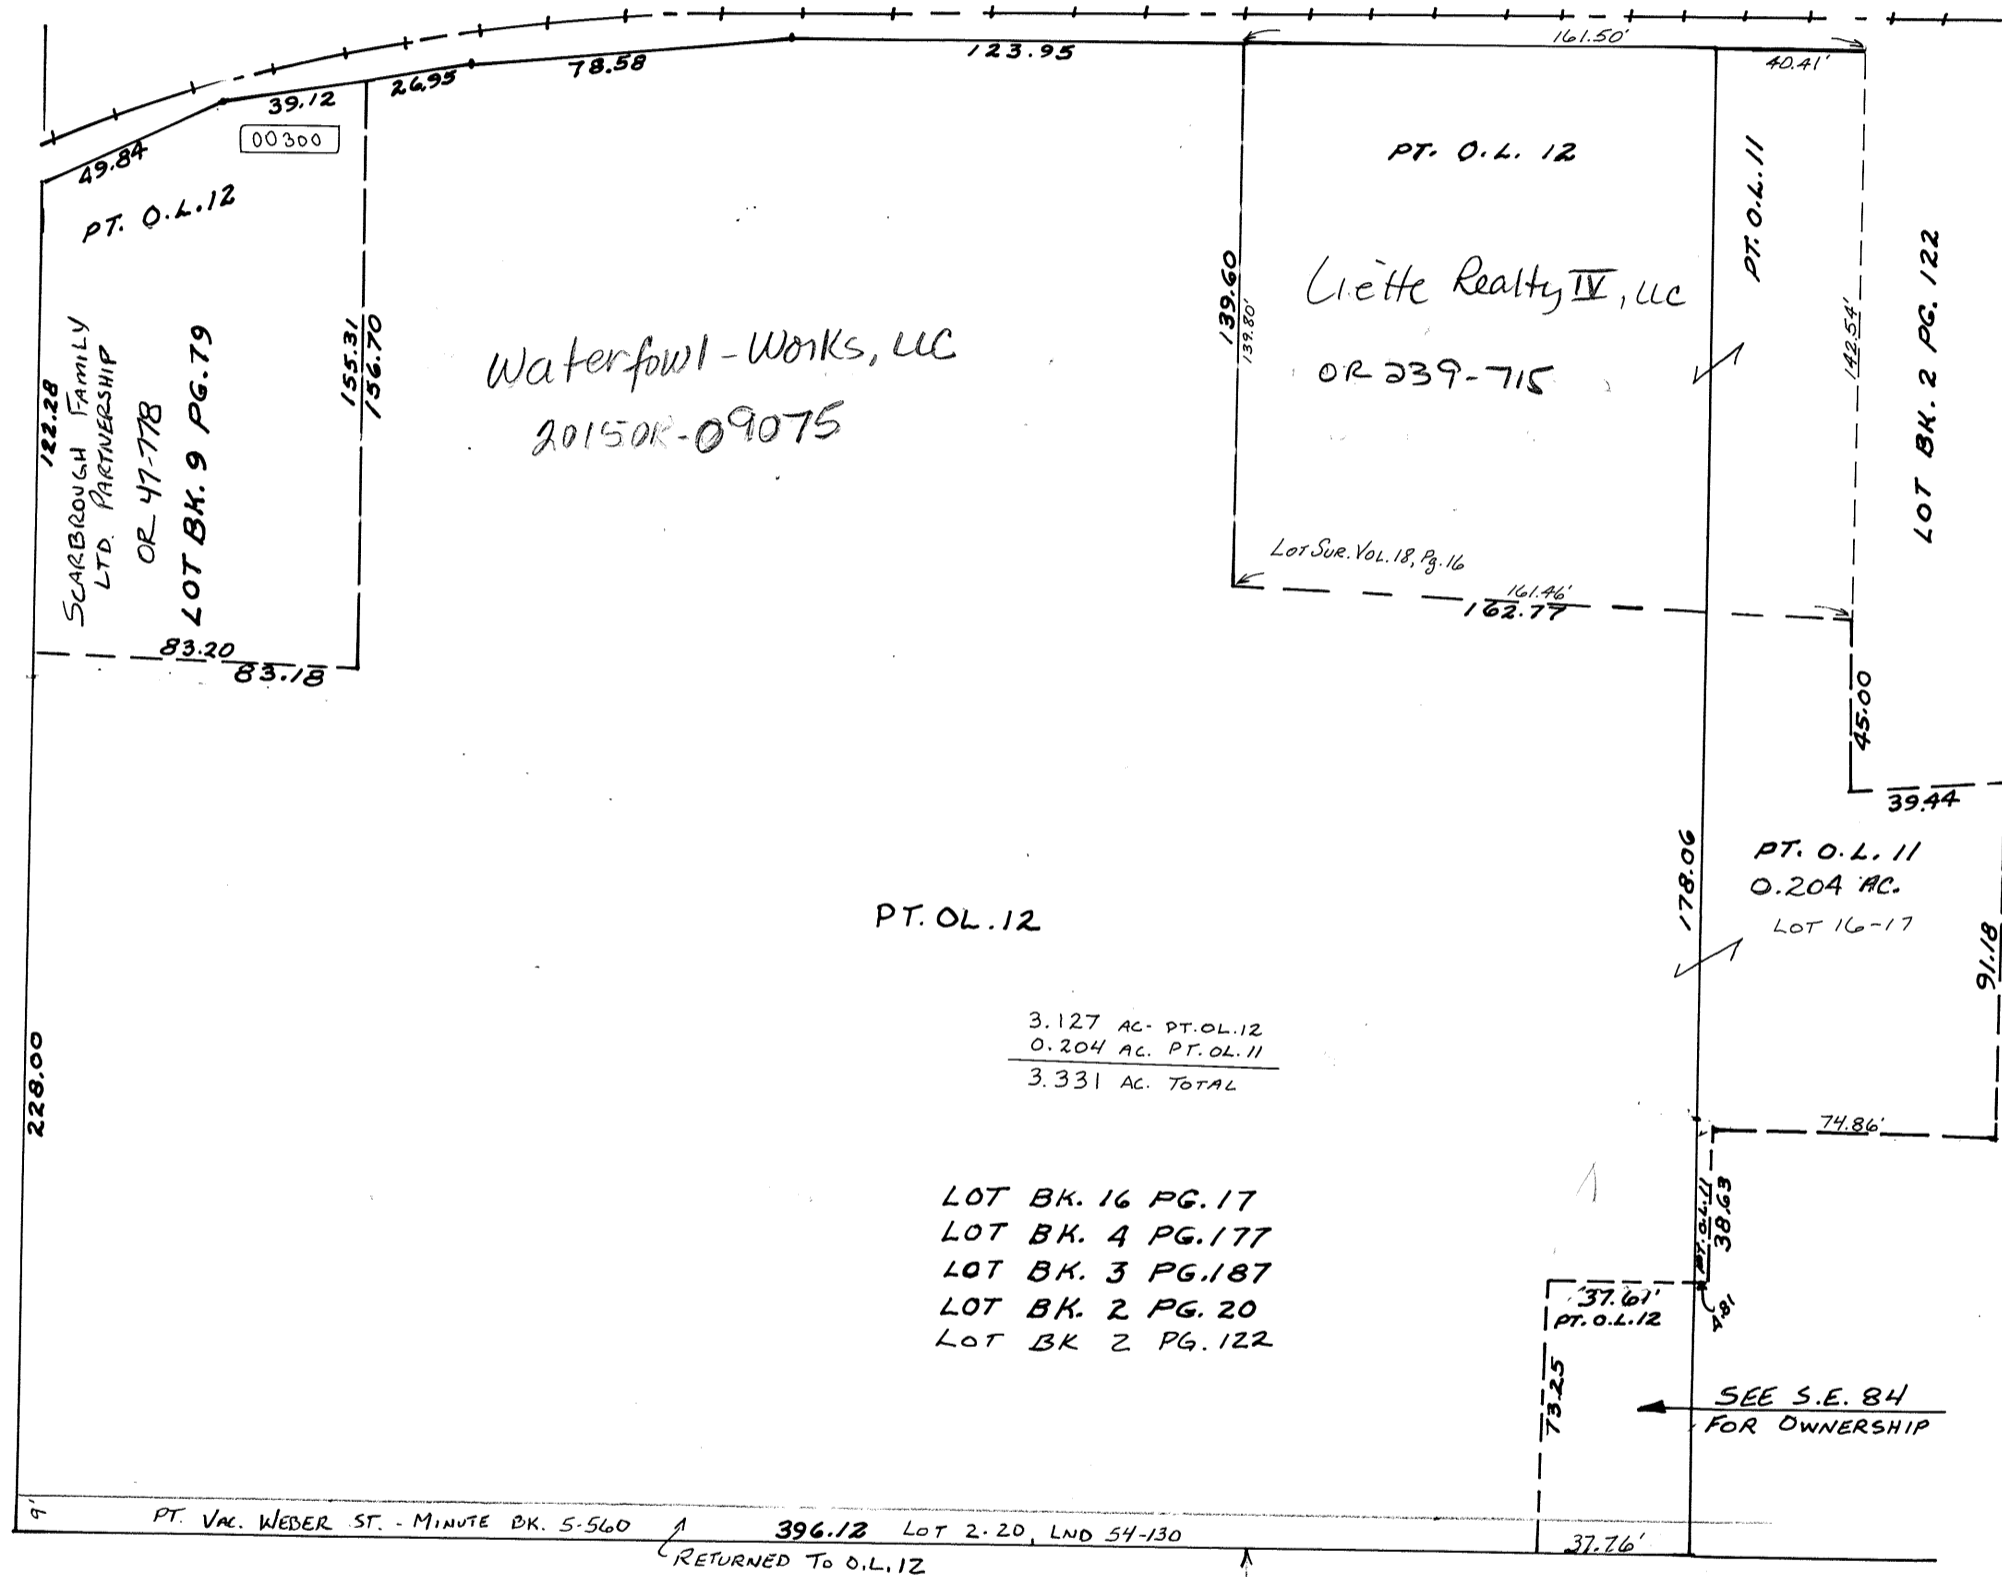

SMDA NUMBER  
N44-5E085 - \_\_\_\_\_

COLLEGE ST.

SOUTH STREET 60' R/W

Misc. DK 6-477,481

WEBER STREET 41' R/W

GRANT STREET