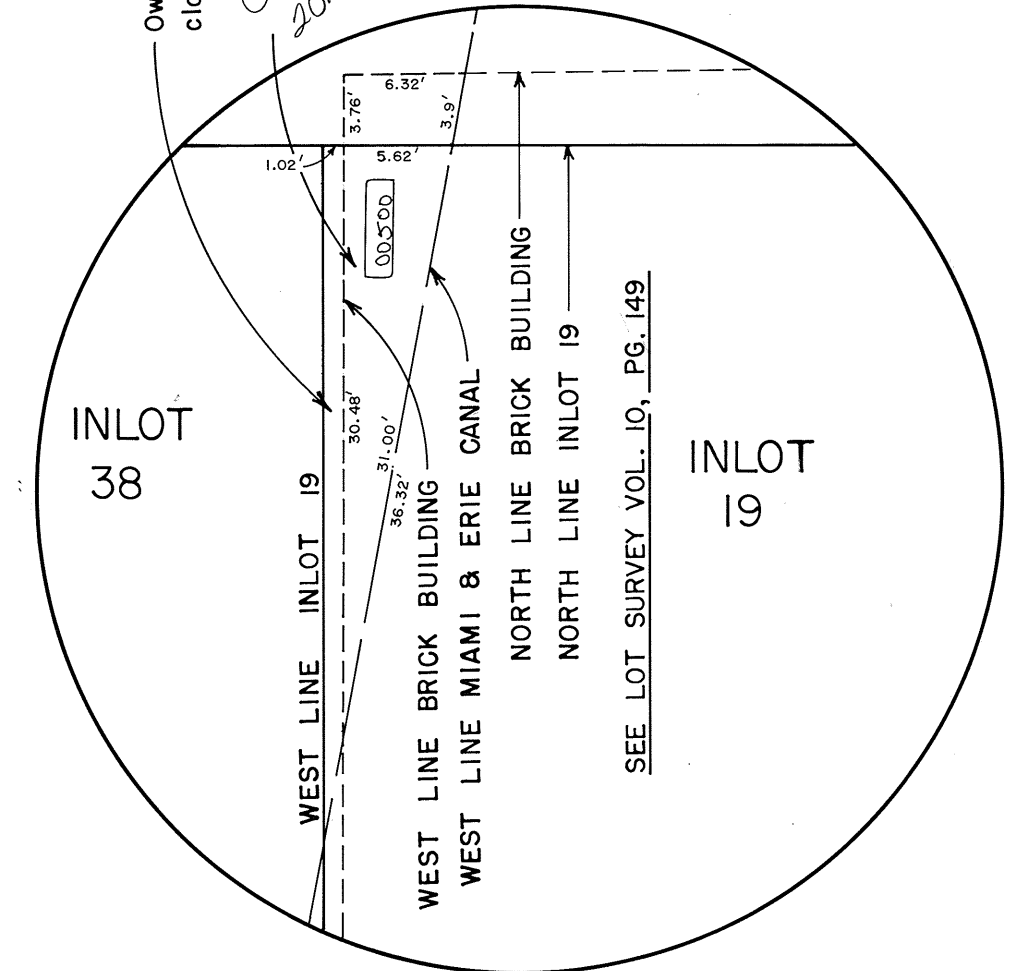

SMDA NUMBER
N44-SE099_ _ _ _

Ownership unknown - not
claimed by current deeds.

City of Piqua, OH
20140804865

DETAIL

SCALE: 1" = 10'

WATER STREET R/W VARIES

MAIN STREET