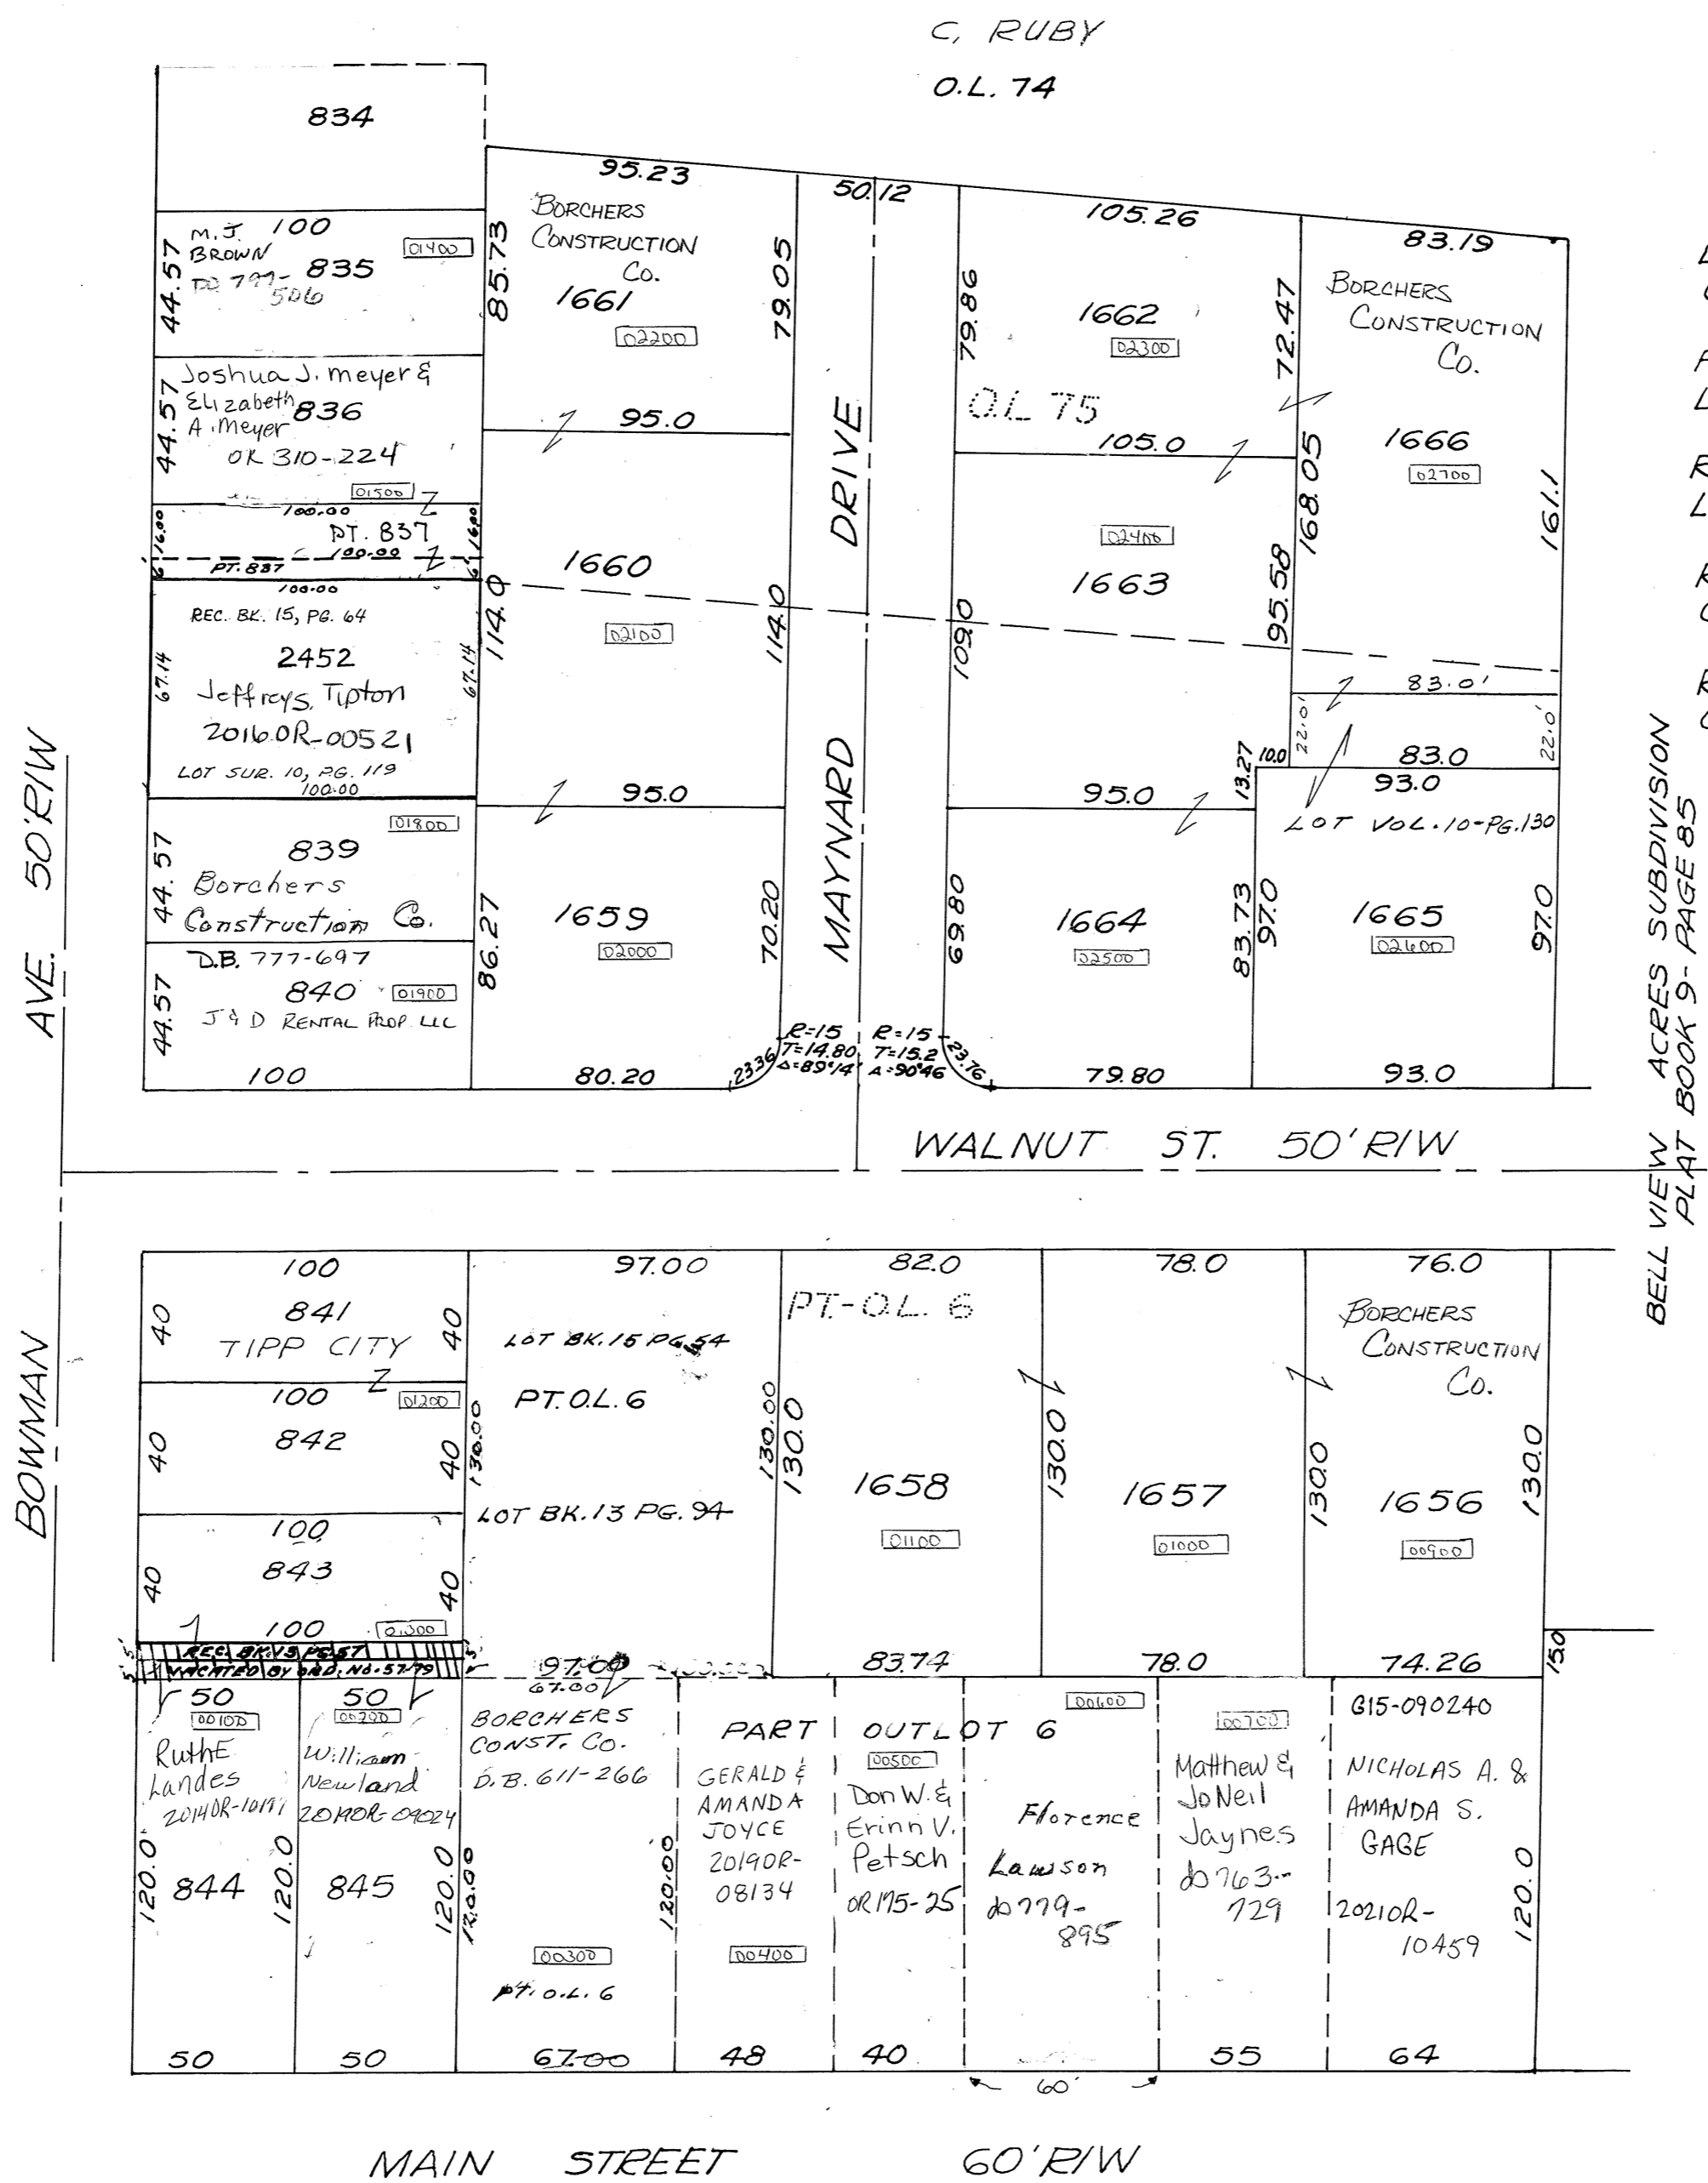

PARCEL NUMBER
G15- - - - -

C, RUBY
O.L. 74

LOT SUR. V-10; PG. 82
OUTLOT 75 & OUTLOT 6

RECORD PLAT BK. 9 PG. 139
LOTS 1656-1666 BELLVIEW ACRES SEC. 2

RECORD PLAT BK. 2 PG. 237
LOTS 835-845

RECORD PLAT BK. 2 PG. 13
OUT LOT 6

RECORD PLAT BK. 2 PG. 181
OUT LOT 75

LOTS 834-845
REC. BK. 2 PG. 237

BELL VIEW ACRES SUBDIVISION
PLAT BOOK 9 - PAGE 85

MAIN STREET 60' R/W